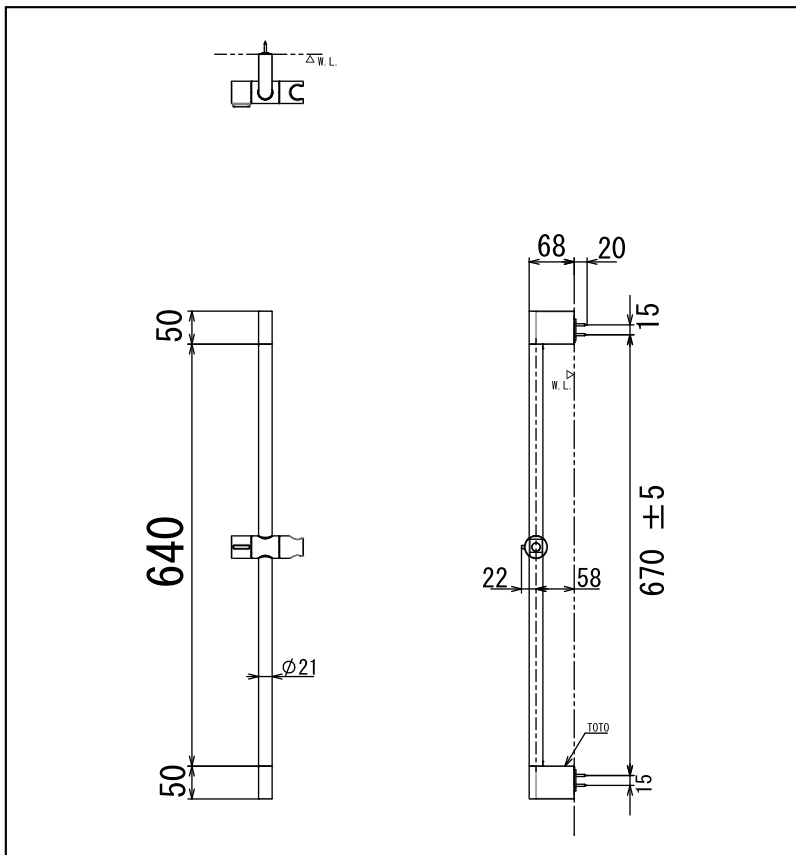

G selection Sliding Rail

Features

- elegant and graceful in appearance
- Movable shower bracket, adjustable shower height at will
- Simple installation and flexible operation

Specifications

Material: SUS
Size: 670 mm.

Parts description

- TBW07019T
Sliding Rail
G Selection

Please consult a TOTO representative for details