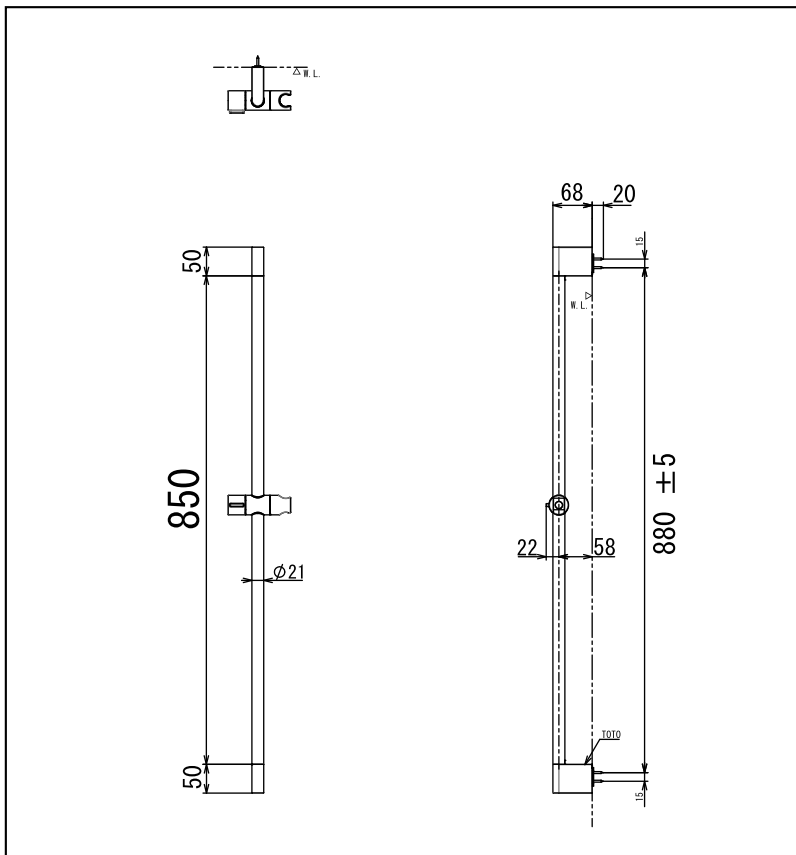

G selection Sliding Rail

Features

- elegant and graceful in appearance
- Movable shower bracket, adjustable shower height at will
- Simple installation and flexible operation

Specifications

Material: SUS
Size: 880 mm.

Parts description

- TBW07018T
Sliding Rail
G Selection

Please consult a TOTO representative for details