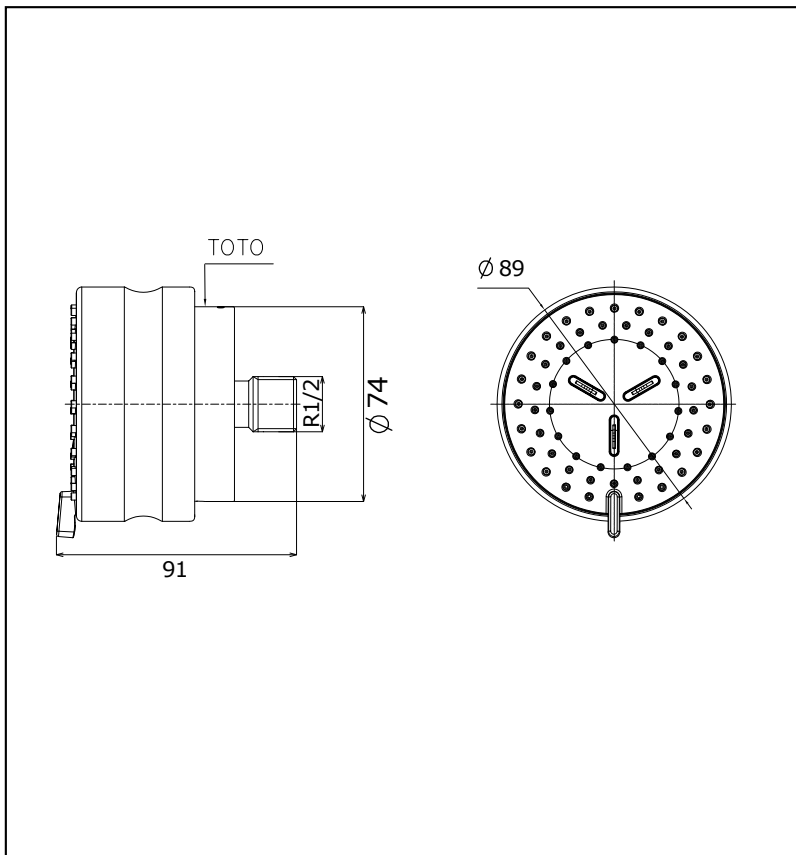

L selection
Body Shower

Features

- Sleek and Stylish Design
- Multi mode function, Round shape hand shower (COMFORT WAVE, Intense Wave)

Specifications

Water Pressure: 0.05 ~ 1.0 MPa

Material: Brass

Parts description

- TBW07017T
2 Mode Body Shower
(Ø 89mm, Round)

Please consult a TOTO representative for details