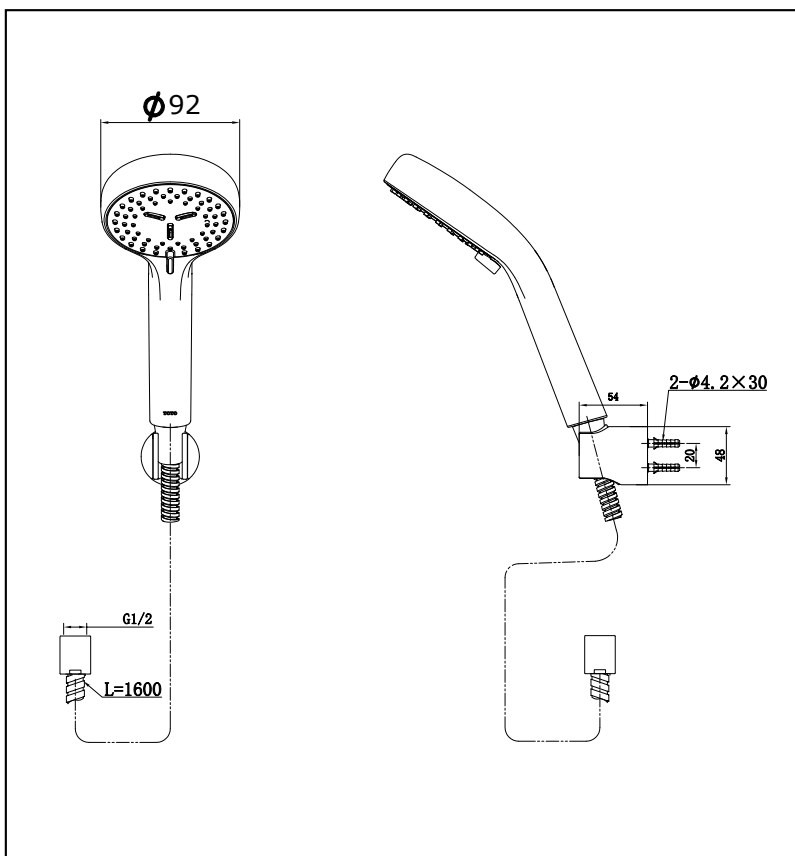

L selection Hand Shower

Features

- Multi mode function, Round shape hand shower (COMFORT WAVE, Intense Wave)
- Gorgeous and Smart Design Concept

Specifications

Water Pressure: 0.05 ~ 1.0 MPa

Material: ABS

Finish: Chrome

Shower Head: 92 mm
Size

Parts description

- TBW07012T
2 Mode Hand Shower
Ø92 mm Round

Please consult a TOTO representative for details