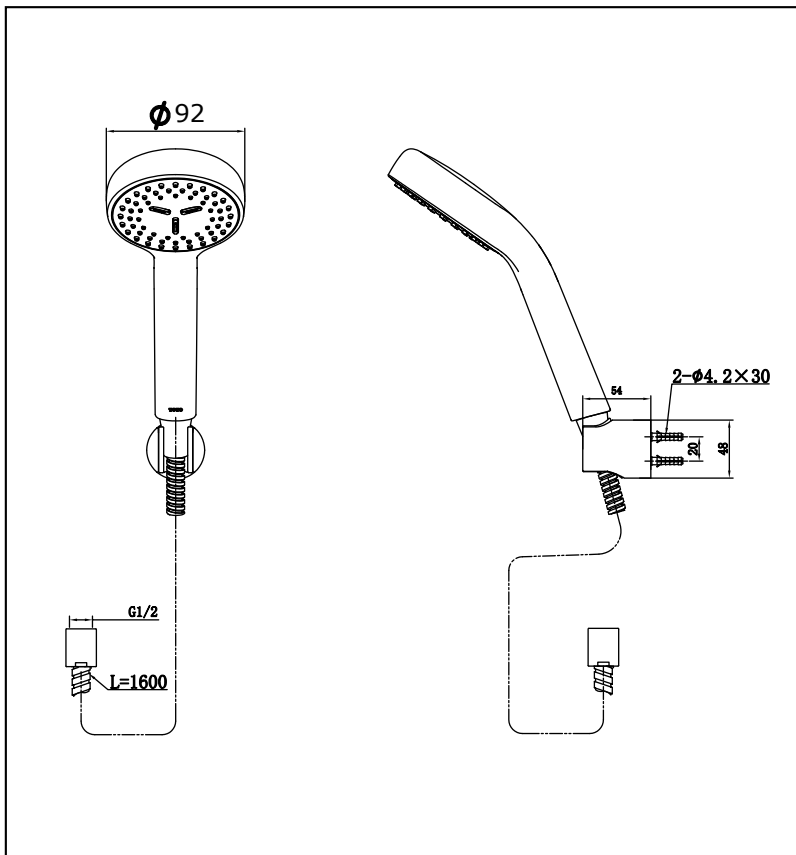

## Features

- 1 mode function, Round shape hand shower (COMFORT WAVE)
- Gorgeous and Smart Design Concept

## Specifications

Water Pressure: 0.05 ~ 1.0 MPa

Material: ABS

Finish: Chrome

Shower Head: 92 mm  
Size

## Parts description

- TBW07011T  
Hand Shower L Selection  
92 mm Round  
1 Mode Resin-Plating

*Please consult a TOTO representative for details*