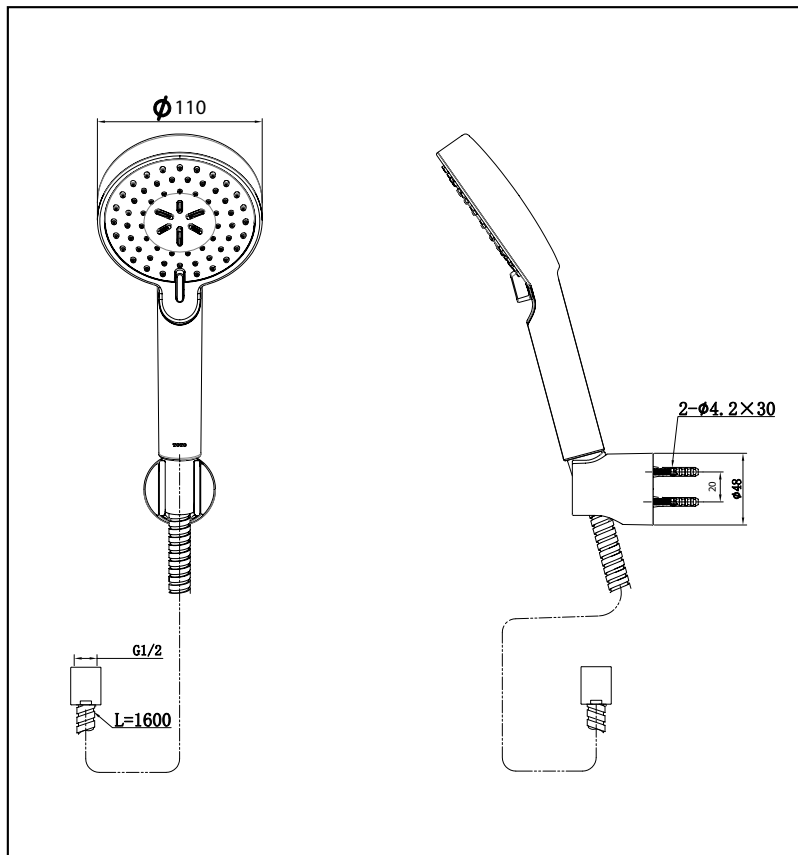

L selection Hand Shower

Features

- Multi mode function, Round shape hand shower (COMFORT WAVE, Intense Wave, Intense Wave+)
- Gorgeous and Smart Design Concept

Specifications

Water Pressure: 0.05 ~ 1.0 MPa

Material: ABS

Finish: Chrome

Shower Head: 110 mm
Size

Parts description

- TBW07009T
Hand Shower L Selection
110 mm Round
3 Mode Resin-Plating

Please consult a TOTO representative for details