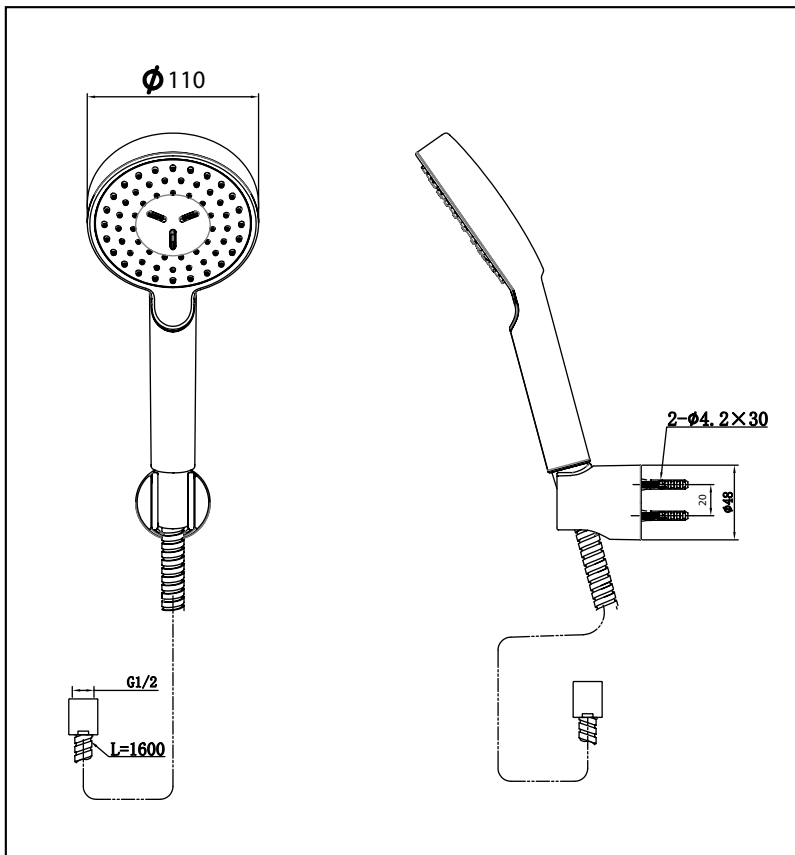

L selection Hand Shower

Features

- 1 mode function, Round shape hand shower (COMFORT WAVE)
- Gorgeous and Smart Design Concept

Specifications

Water Pressure: 0.05 ~ 1.0 MPa

Material: ABS

Finish: Chrome

Shower Head: 110 mm
Size

Parts description

- TBW07008T
Hand Shower L Selection
110 mm Round
1 Mode Resin-Plating

Please consult a TOTO representative for details