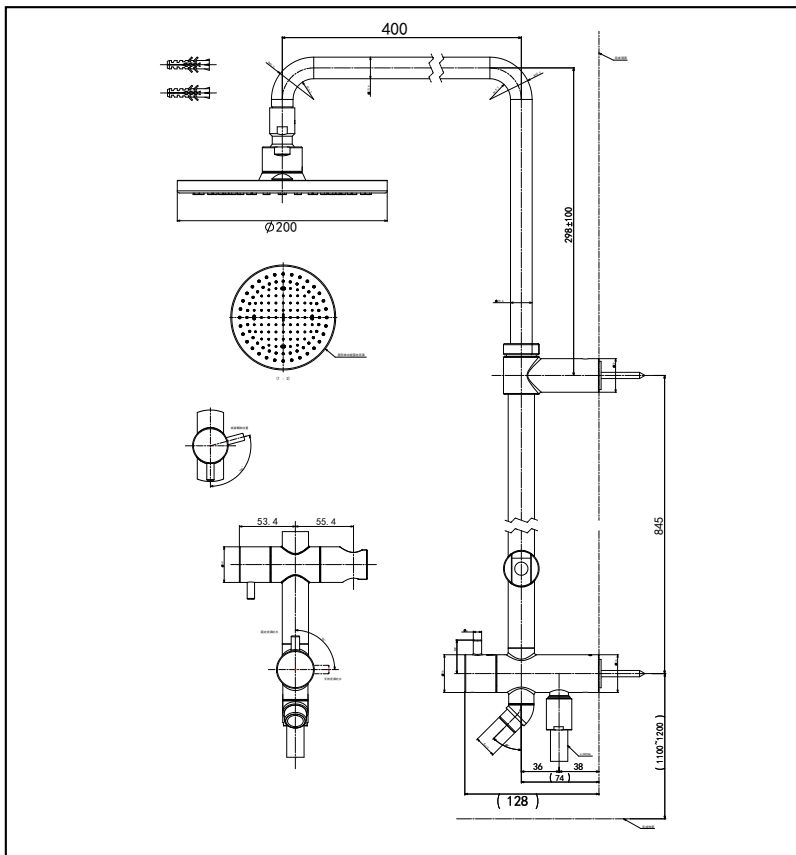

G selection Shower Column

Features

- Elegant appearance
- Easy installation and usage
- Durable finishes

Specifications

Water Pressure: 0.12 ~ 1.0 MPa

Material: ABS/Brass

Shower Head: 200 mm
Size

Parts description

- TBW07005T
Shower column
with 1 Mode Over Head Shower (Round)
without Hand Shower
Over Head Shower Size : Ø 200 mm

Please consult a TOTO representative for details