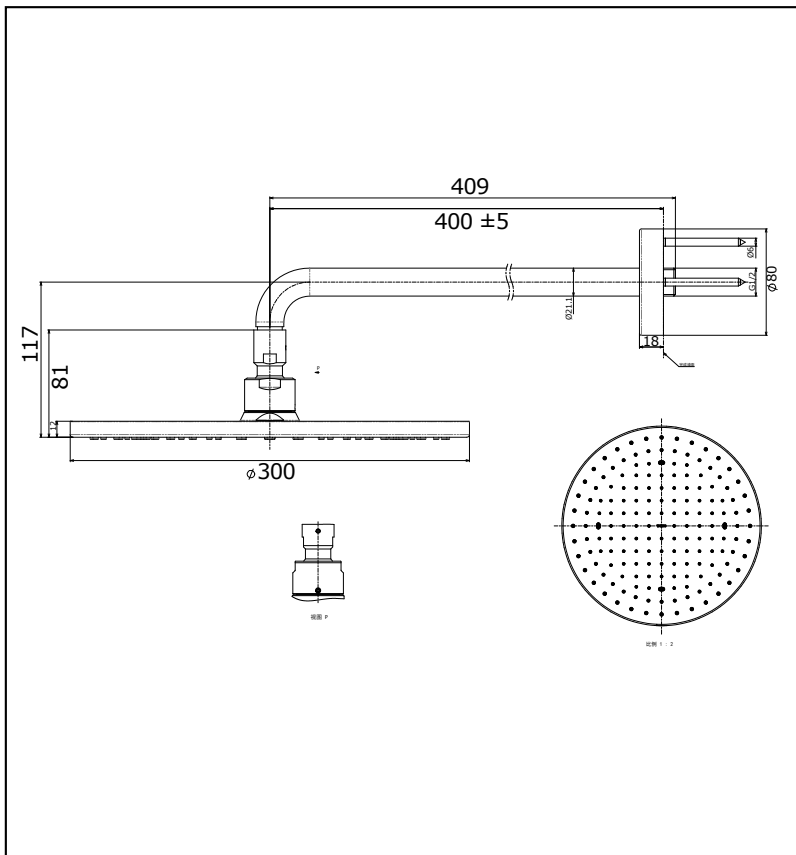

## Specifications

Water Pressure: 0.12 ~ 1.0 MPa

Material: Brass

Shower Head: 300 mm  
Size

## Parts description

- TBW07003T  
1 Mode Over Head Shower (Wall Type)  
Shower Head Size :  $\phi$  300 mm

*Please consult a TOTO representative for details*