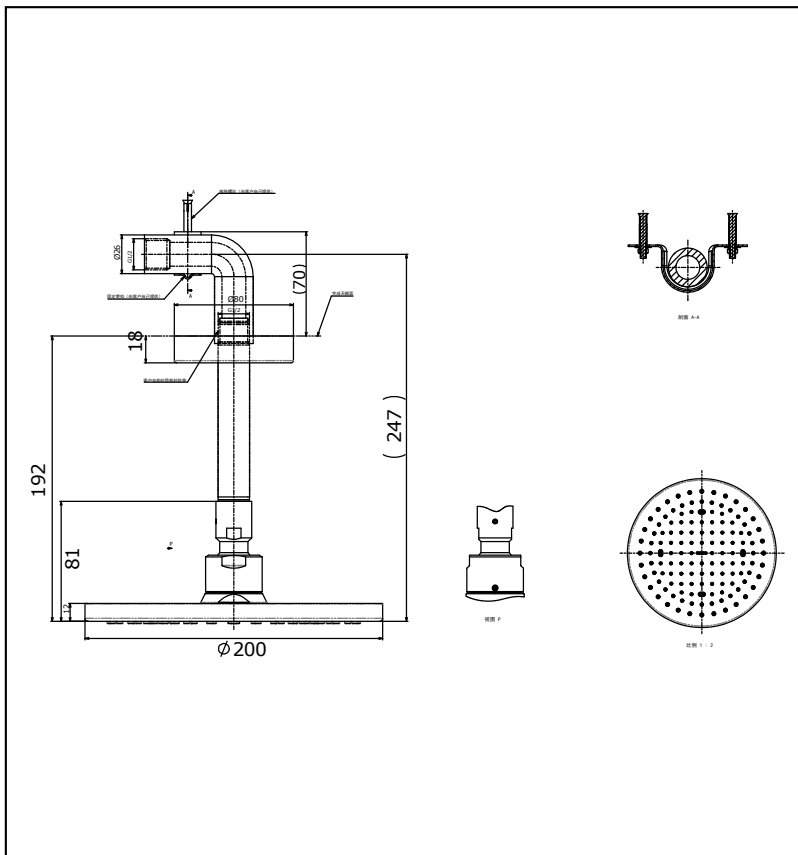

## Specifications

Water Pressure: 0.12 ~ 1.0 MPa

Material: Brass

Shower Head: 200 mm  
Size

## Parts description

- TBW07001T1  
1 Mode Over Head Shower (Ceiling Type)  
Shower Head Size :  $\phi$  200 mm

*Please consult a TOTO representative for details*