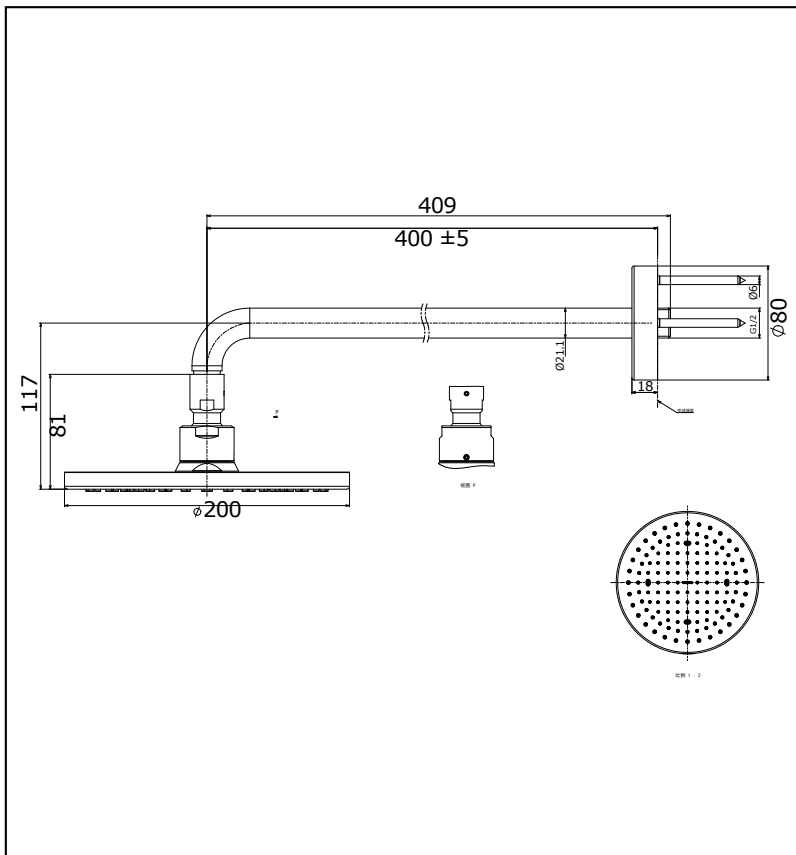

## Specifications

Water Pressure: 0.12 ~ 1.0 MPa

Material: Brass

Shower Head: 200 mm  
Size

## Parts description

- TBW07001T  
1 Mode Over Head Shower (Wall Type)  
Shower Head Size :  $\phi$  200 mm

*Please consult a TOTO representative for details*