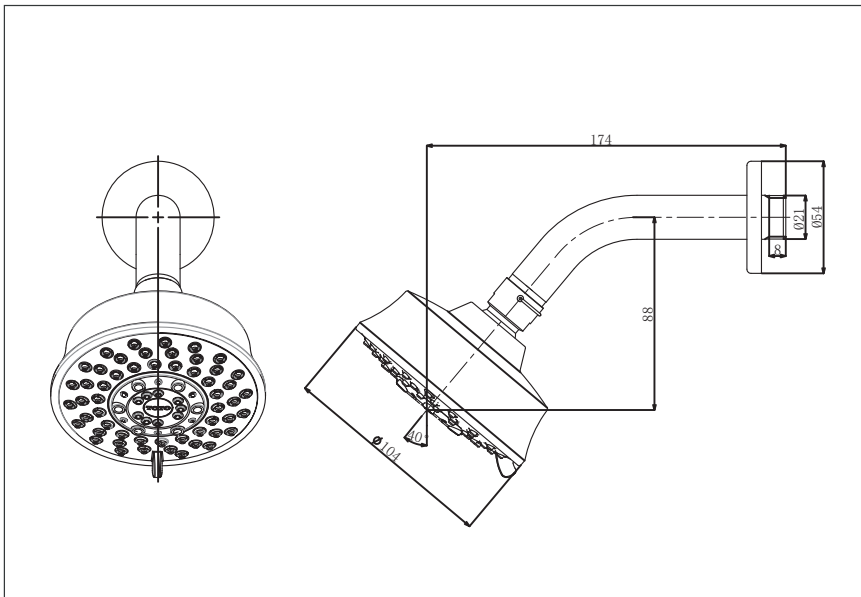

L Selection Shower
Over Head Shower
(Multi mode with pipe)

Features

- Gorgeous and Smart Design Concept

Specifications

Finish : Chrome

Material : ABS Plastic (Shower)

Shape : Round

Parts Description

- **TBW03001T**
Multi mode with pipe

Please consult a TOTO representative for details

Flow Rate