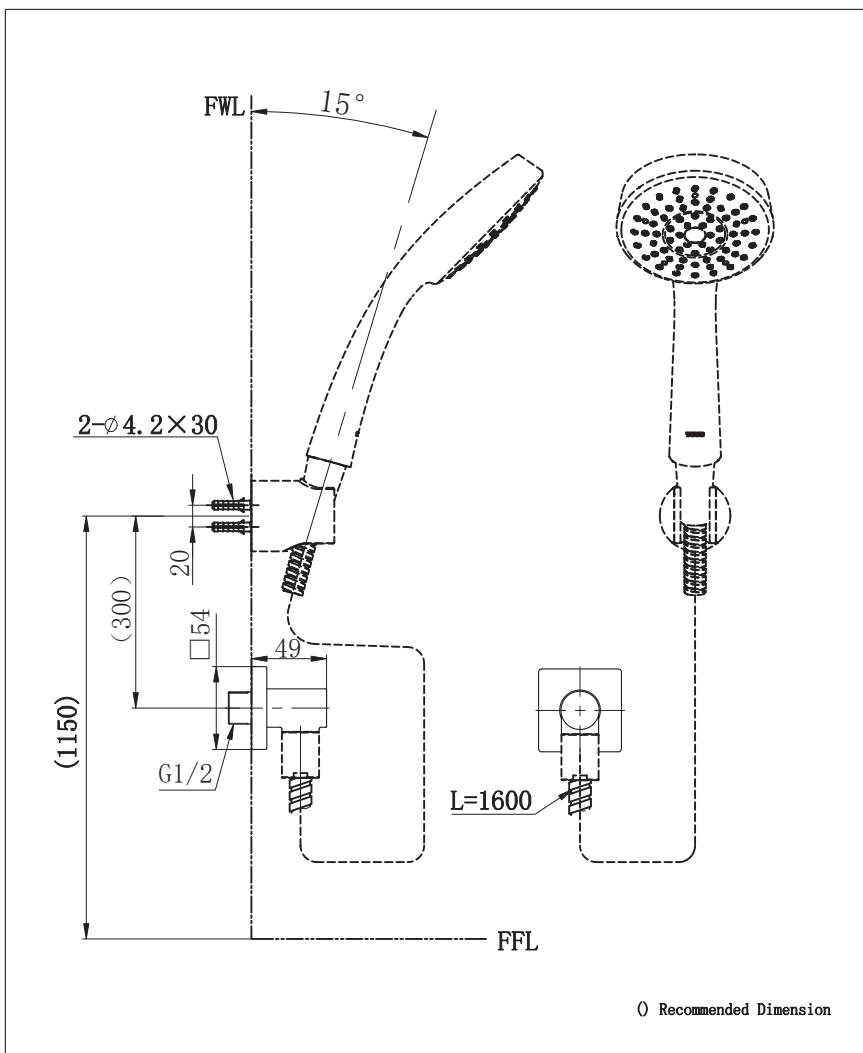

L Selection Shower Hand Shower (Wall Outlet)

Features

- Gorgeous and Smart Design Concept

Specifications

Finish : Chrome

Material : Brass

Base cover : Square shape

Parts Description

- **TBW02013T**
Wall Outlet

Please consult a TOTO representative for details