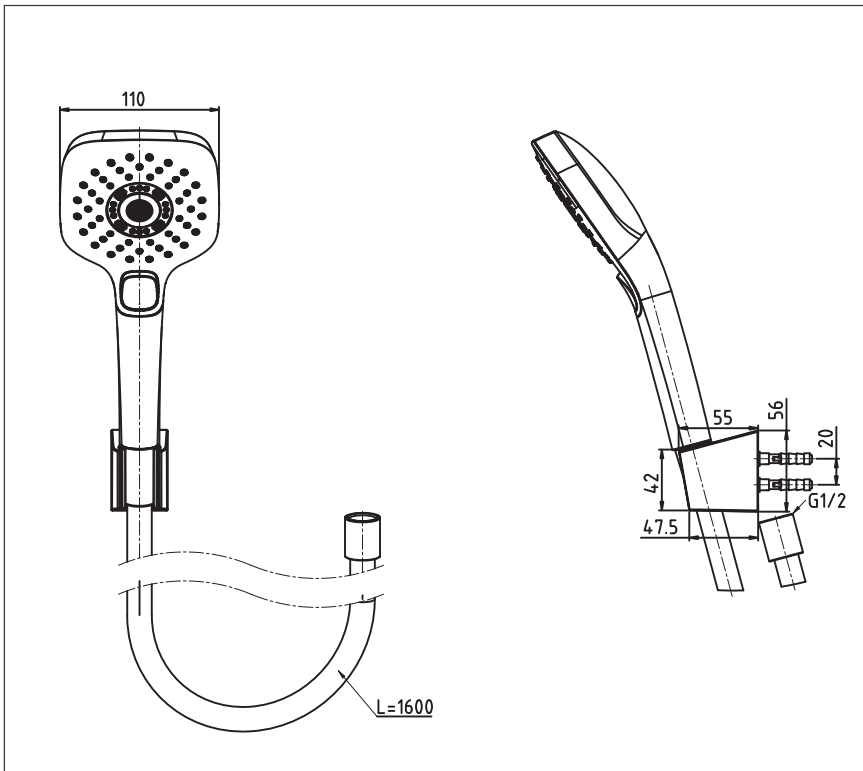

G Selection Showers
Hand Shower
(3 mode with hanger and hose)

Features

- 3 mode function, Square shape hand shower (Warm Pillar, Comfort Wave, Active Wave)
- Comfortable use with anti-rotation mechanism

Specifications

- Finish : Chrome
- Material : ABS Plastic (Shower)
- Shape : Square
- Dimension : 110mm

Parts Description

- **TBW02006T**
Hand Shower
(3 mode with hanger and hose)

Please consult a TOTO representative for details

Flow Rate