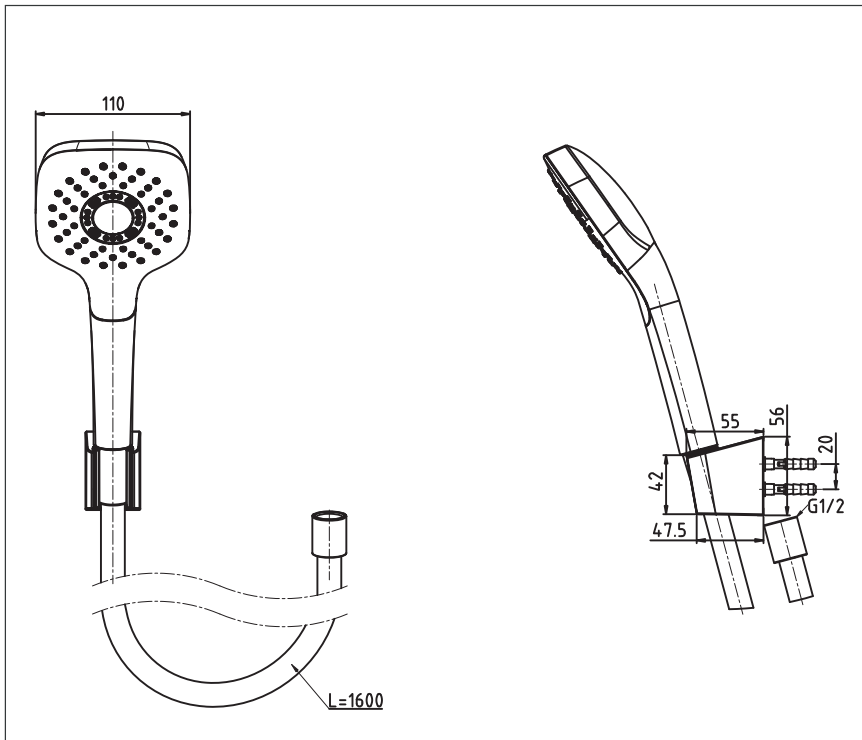

G Selection Showers Hand Shower (1 mode with hanger and hose)

Features

- 1 mode function, Square shape hand shower (Comfort Wave)
- Comfortable use with anti-rotation mechanism.

Specifications

Finish	: Chrome
Material	: ABS Plastic (Shower)
Shape	: Square
Dimension	: 110mm

Parts Description

- **TBW02005T**
Hand Shower
(1 mode with hanger and hose)

Please consult a TOTO representative for details

Flow Rate