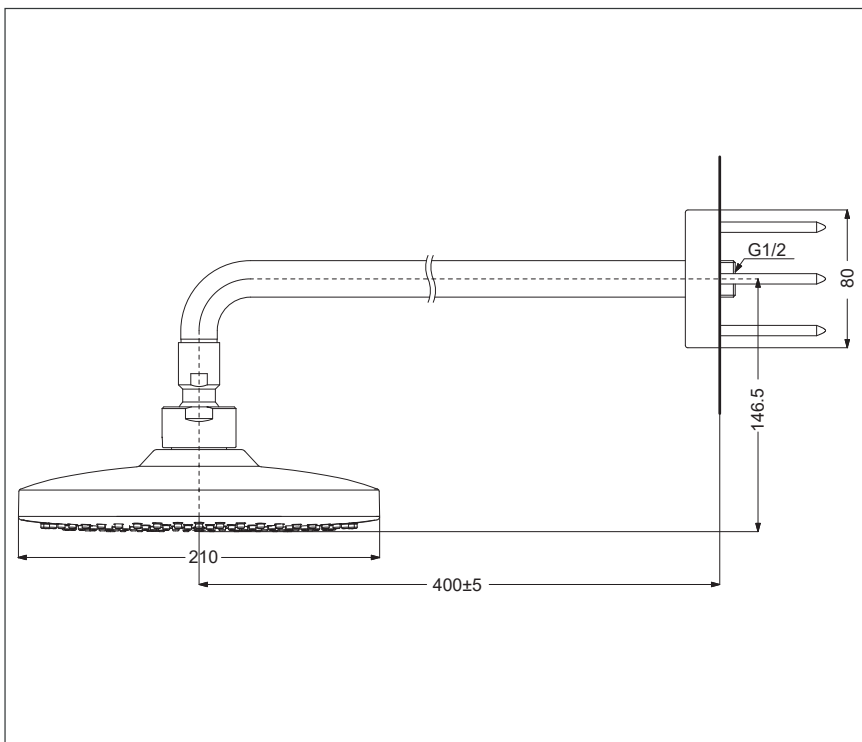

G Selection Showers Over Head Shower (1 mode with pipe)

Features

- 1 mode function, Square shape over head shower (Comfort Wave)
- Safety with anti-drop mechanism
- Adjustable Height for over head shower

Specifications

Finish	: Chrome
Material	: ABS Plastic (Shower)
Dimension	: 210 x 210mm
Shape	: Square

Parts Description

- **TBW02003T**
Over Head Shower
(1 mode with pipe)

Please consult a TOTO representative for details

Flow Rate