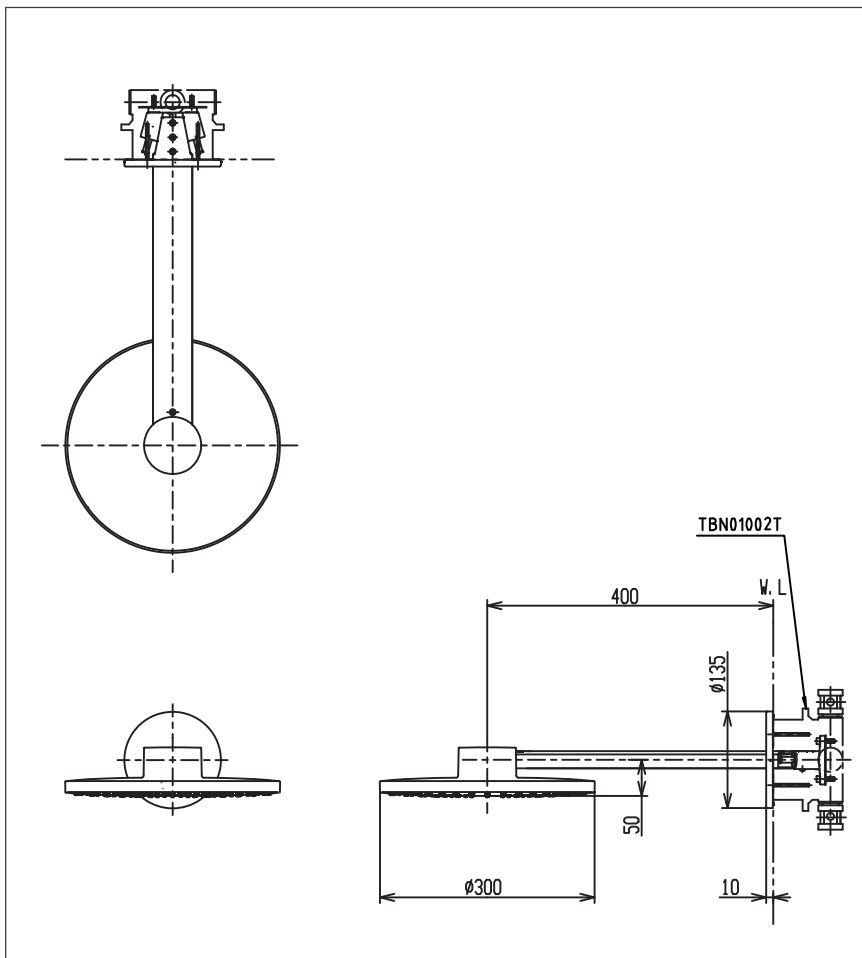

Parts Description

- **TBW01005T**
  Over Head Shower
  (2 mode function with Square shape over head shower "Warm Pillar, Comfort Wave")
- **TBN01002T**
  Concealed Box

Please consult a TOTO representative for details