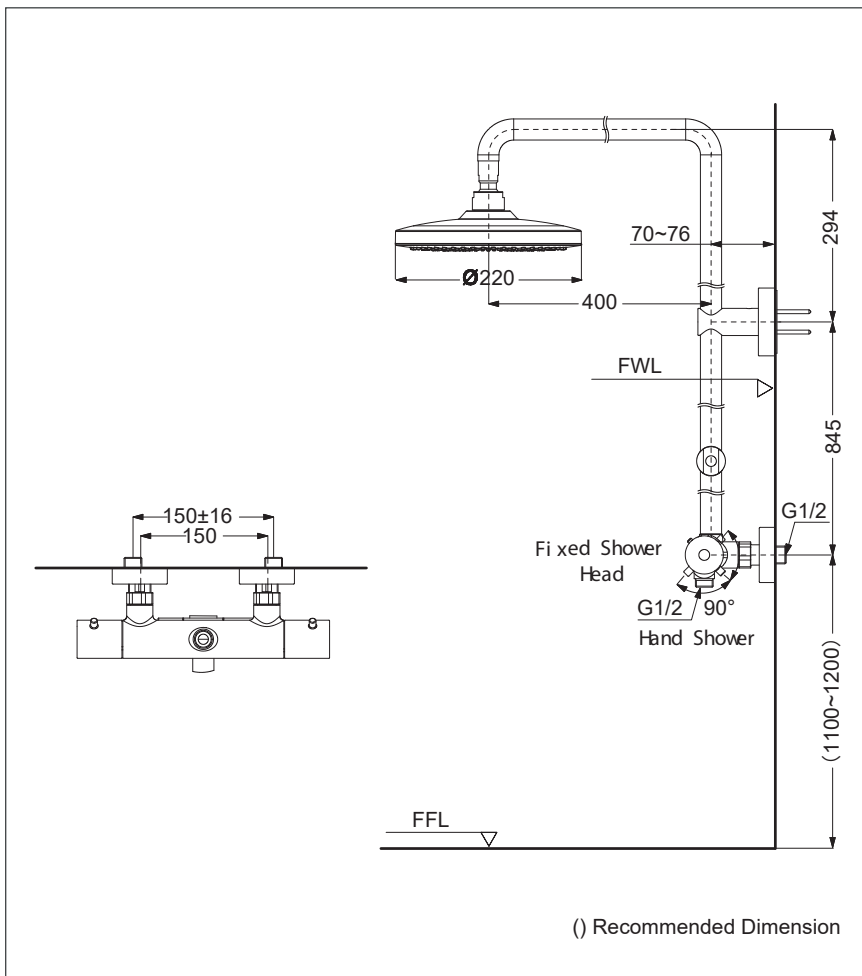

### Features

- 1 mode function, Round shape over head shower (Comfort Wave)
- Safety with anti-drop mechanism
- SMA Thermostat valve with heat insulation

### Specifications

- Finish** : Chrome
- Material** : Brass (Body)  
Plastic (Shower)
- Water Pressure** : 0.05~ 1.0 Mpa
- Dimension** : Ø220mm
- Shape** : Round

### Parts Description

- **TBW01402T**  
Shower Column with single function over  
head shower with thermostat valve  
(w/o hand shower)

Please consult a TOTO representative for details

## Flow Rate