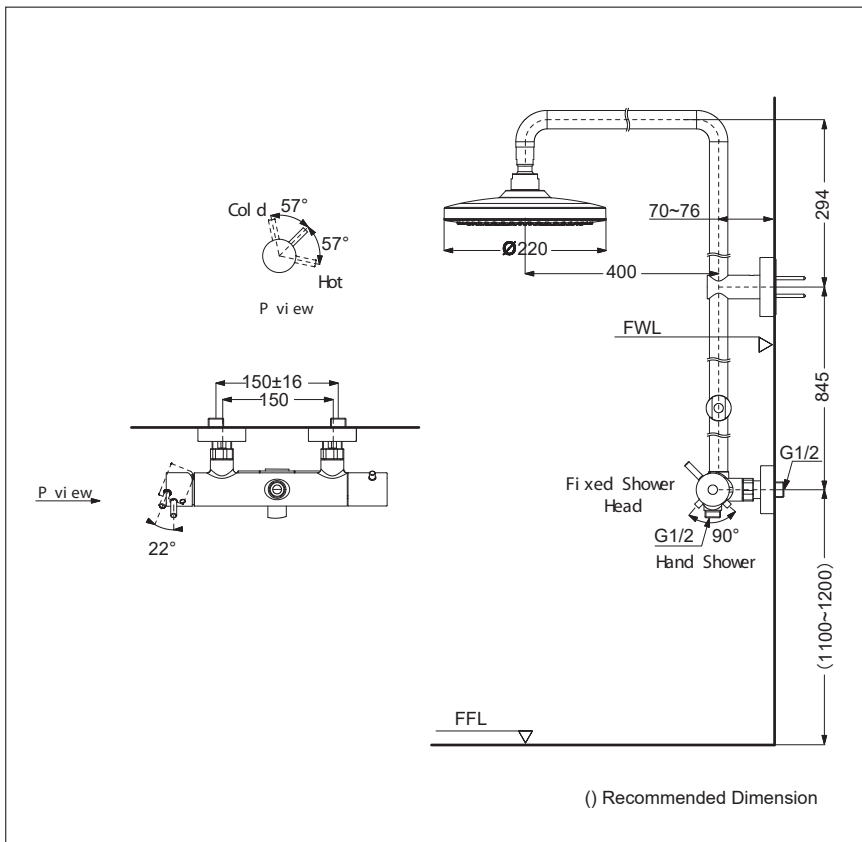

TOTO | SHOWER FITTINGS

TBW01303T

*G Selection Showers
Shower Column with multi function over head
shower with single valve
(w/o hand shower)*

Features

- 2 mode function, Round shape over head shower (Warm Pillar, Comfort Wave)
- Safety with anti-drop mechanism

Specifications

Finish : Chrome

Material : Brass (Body)
Plastic (Shower)

Water Pressure : 0.05 ~ 1.0 Mpa

Dimension : Ø220mm

Shape : Round

Parts Description

- **TBW01303T**
Shower Column with multi function over head shower with single valve (w/o hand shower)

Please consult a TOTO representative for details

Flow Rate