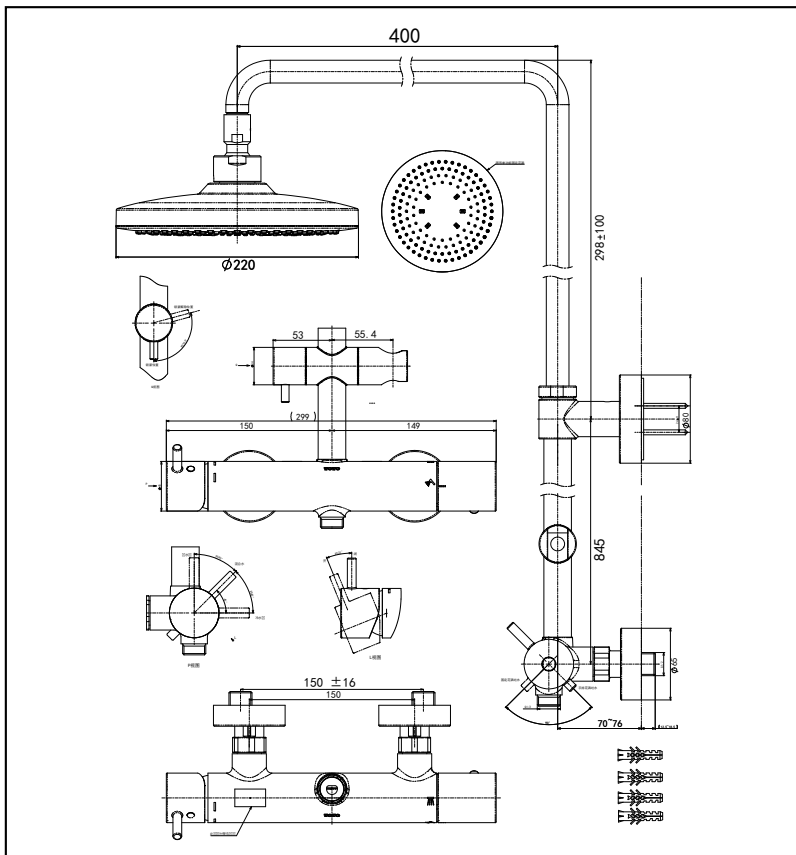

G selection Shower Column

Features

- 1 mode function, Round shape over head shower (COMFORT WAVE)
- Safety with anti-drop mechanism
- Long lasting, COMFORT GLIDE mechanism for a smooth operation

Specifications

Water Pressure: 0.12 ~ 1.0 MPa

Material: Brass/ABS

Finish: Chrome

Shower Head: 220 mm
Size

Parts description

- TBW01302TA
Shower column
with 1 Mode Over Head Shower (Round)
without Hand Shower
Over Head Shower Size : Ø 220 mm