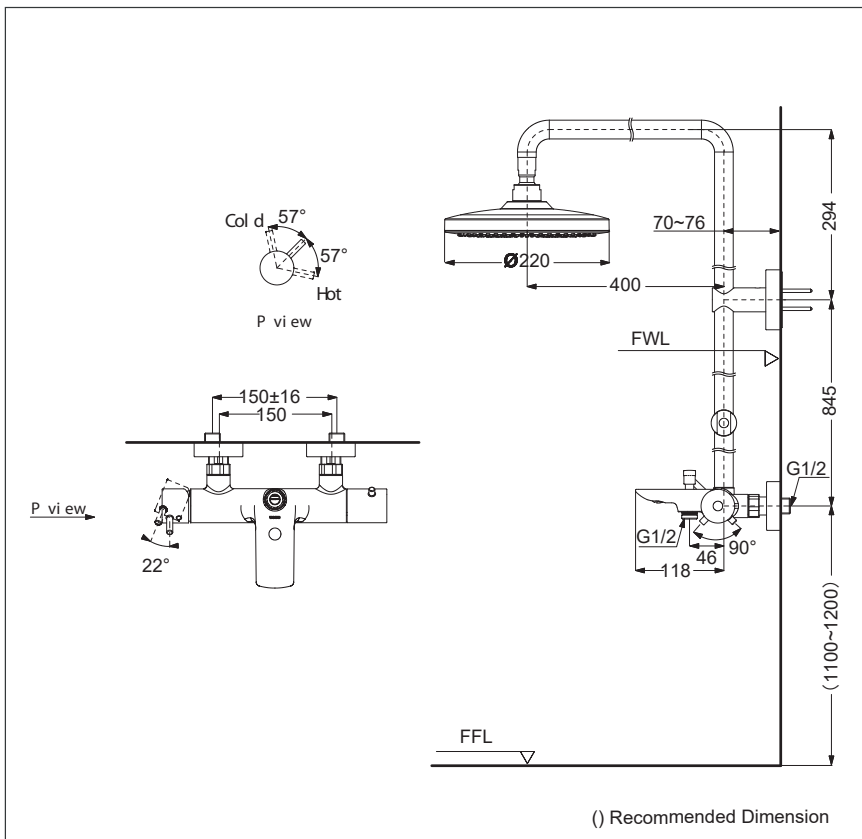

### Specifications

Finish : Chrome

Material : Brass (Body)  
 Plastic (Shower)

Water Pressure : 0.05 ~ 1.0 Mpa

Dimension : Ø220mm

Shape : Round

### Parts Description

- **TBW01301T**  
 Shower Column with single function over head shower with single valve and spout (w/o hand shower)

Please consult a TOTO representative for details

## Flow Rate