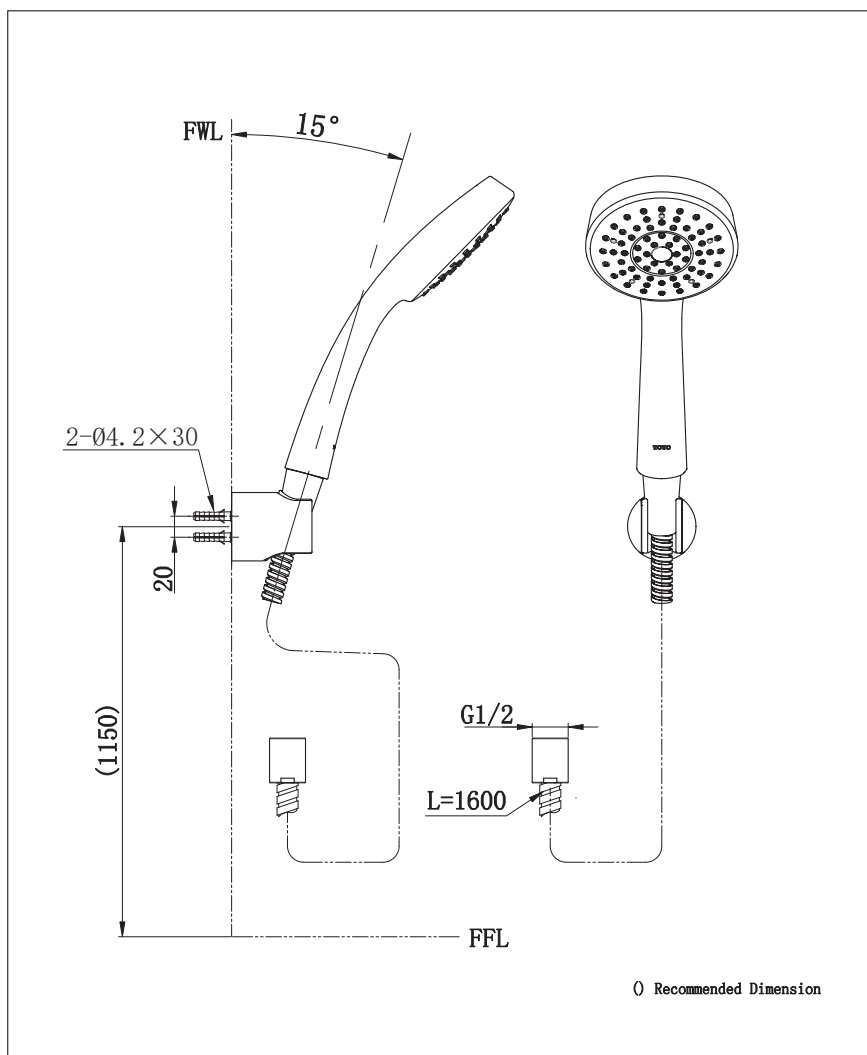

TOTO | Shower Fitting

L Selection Shower
Hand Shower
(1 mode with hanger and hose)

TBW01017T

Features

- Gorgeous and Smart Design Concept

Specifications

- Finish : Chrome
Material : ABS Plastic (Shower)
Shape : Round

Parts Description

- **TBW01017T**
Hand Shower
(1 mode with hanger and hose)

Please consult a TOTO representative for details

TOTO (THAILAND) CO.,LTD
Bangkok Office : G Tower Grand Rama 9,12th Floor, South Wing, 9 Rama IX Road,Huaykwang Sub-district,Huaykwang District, Bangkok. 10310 Thailand
Tel : +(66)2-117-9520(AUTO) Fax : +(66)2-117-9527
th.toto.com

All rights reserved by TOTO company. Specifications and size are subject to change without notice.

Flow Rate