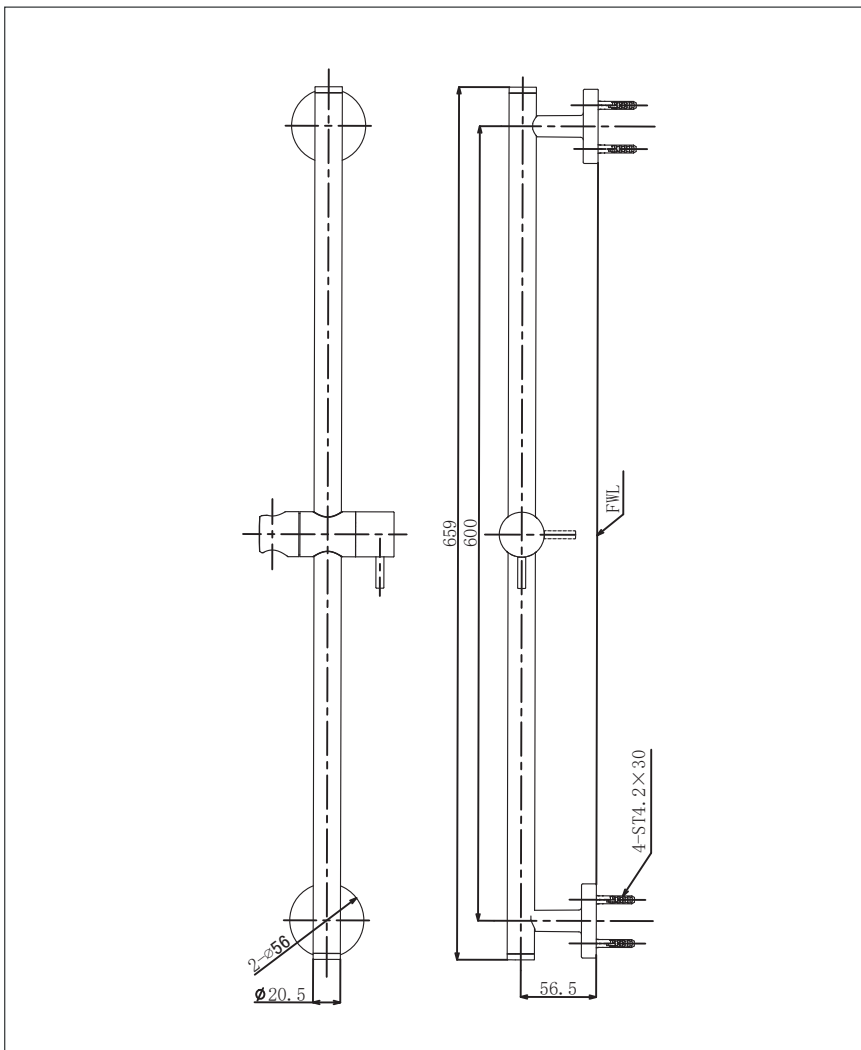

L Selection Shower Sliding Rail

Features

- Durable Quality

Specifications

Finish : Chrome

Material : Brass

Base Cover : Round Shape

Dimension : 600mm

Parts Description

- **TBW01016T**
Sliding Rail

Please consult a TOTO representative for details

TOTO (THAILAND) CO.,LTD

Bangkok Office : G Tower Grand Rama 9,12th Floor, South Wing, 9 Rama IX Road, Huaykwang Sub-district, Huaykwang District, Bangkok. 10310 Thailand
Tel : +(66)2-117-9520(AUTO) Fax : +(66)2-117-9527
th.toto.com