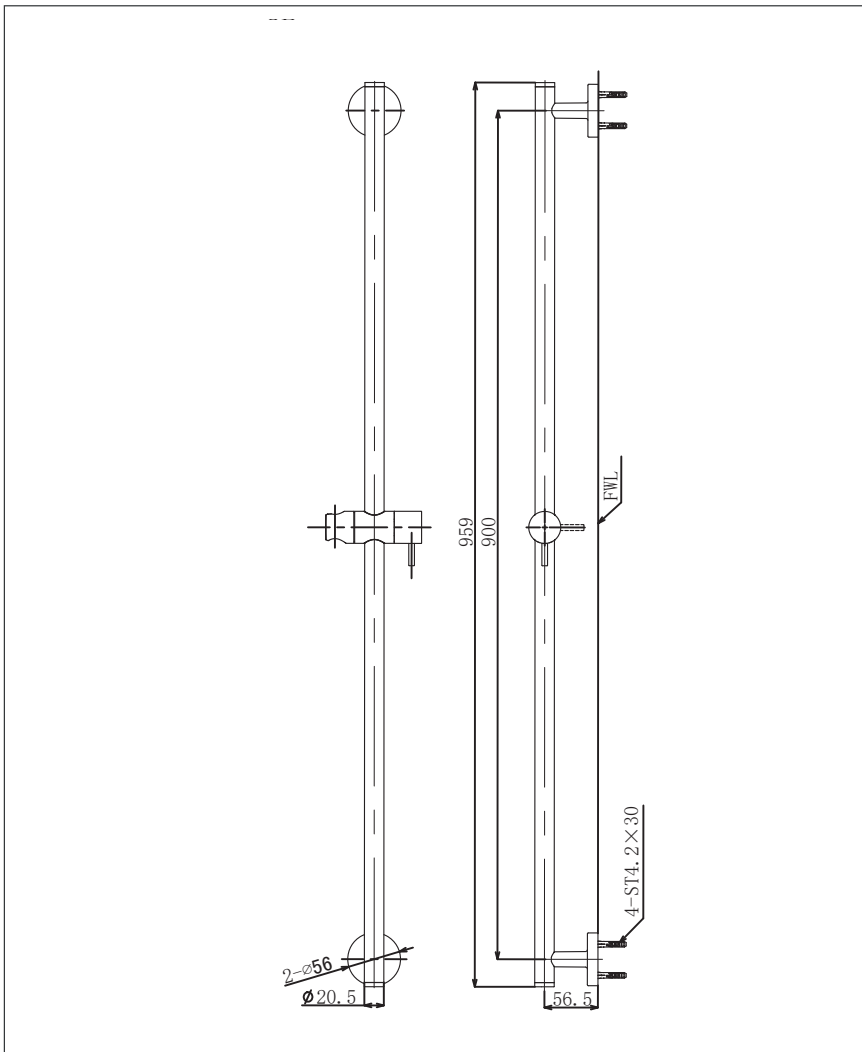

L Selection Shower Sliding Rail

Features

- Durable Quality

Specifications

Finish : Chrome

Material : Brass

Base Cover : Round Shape

Dimension : 900mm

Parts Description

- **TBW01015T**
  Sliding Rail

Please consult a TOTO representative for details

TOTO (THAILAND) CO.,LTD

Bangkok Office : G Tower Grand Rama 9,12th Floor, South Wing, 9 Rama IX Road,Huaykwang Sub-district,Huaykwang District, Bangkok. 10310 Thailand
Tel : +(66)2-117-9520(AUTO) Fax : +(66)2-117-9527
th.toto.com

All rights reserved by TOTO company. Specifications and size are subject to change without notice.