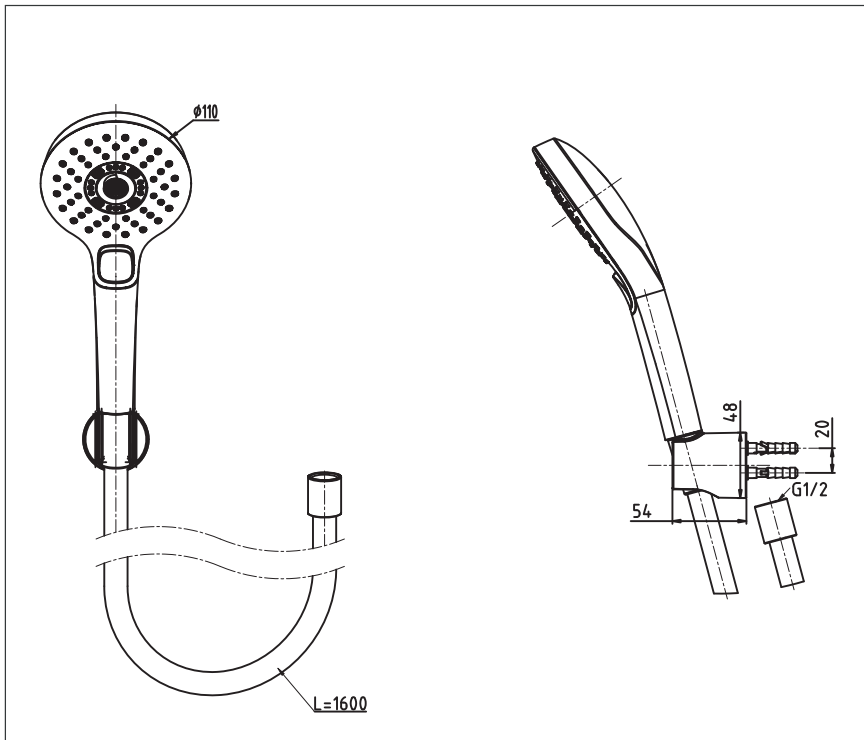

G Selection Series Hand Shower (3 mode with hanger and hose)

Features

- 3 mode function, Round shape hand shower (Warm Pillar, Comfort Wave, Active Wave)
- Comfortable use with anti-rotation mechanism

Specifications

- Finish* : Chrome
- Material* : ABS Plastic (Shower)
- Shape* : Round
- Dimension* : Ø110mm

Parts Description

- **TBW01010T**
Hand Shower
(3 mode with hanger and hose)

Please consult a TOTO representative for details

Flow Rate