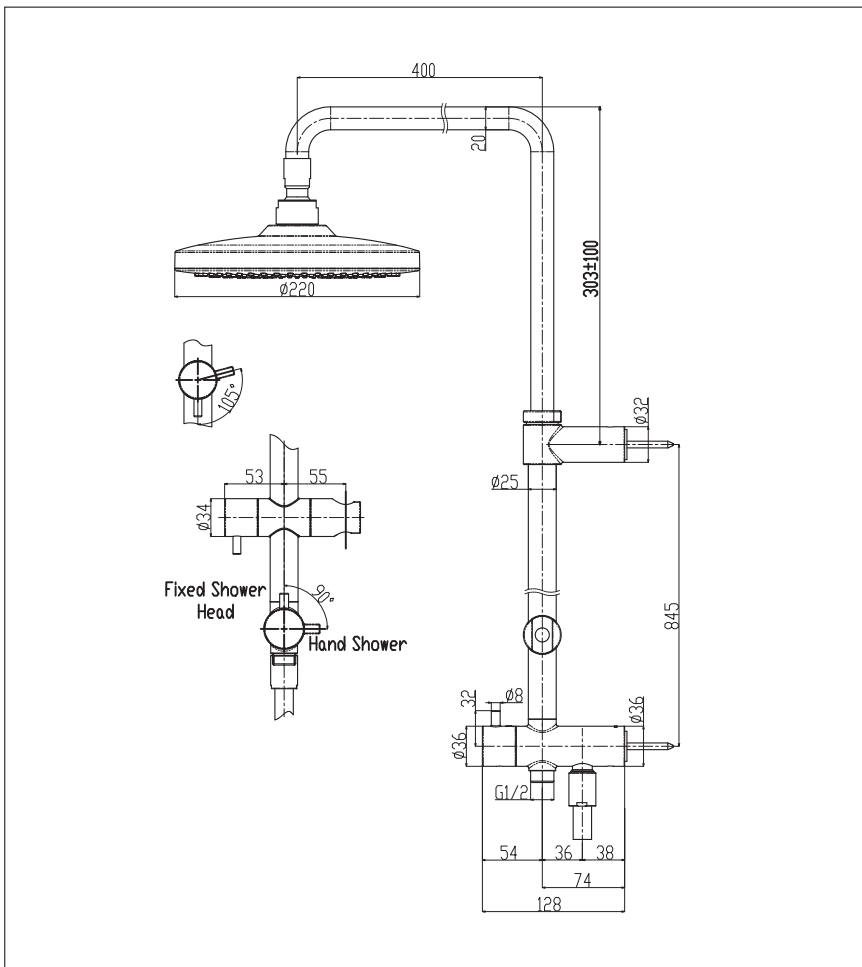

Parts Description

- **TBW01002T**
  Shower Column with multi function over
  head shower with extention
  (w/o hand shower)

Please consult a TOTO representative for
details