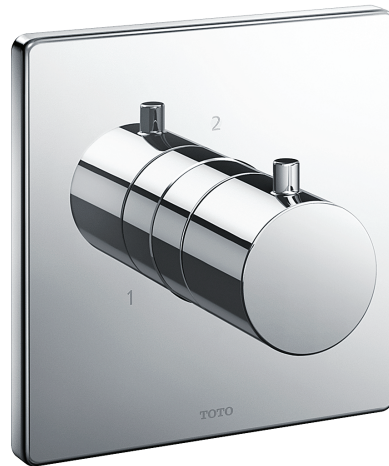

G Selection Showers
3 Way Diverter without stop valve
(Square)
w/o valve

Features

- Good Design with compact and thin plate

Specifications

Plate Material : Brass

Valve Material : Brass

Parts Description

- **TBV02104T**
3 Way Diverter without stop valve
(Square)(w/o valve)