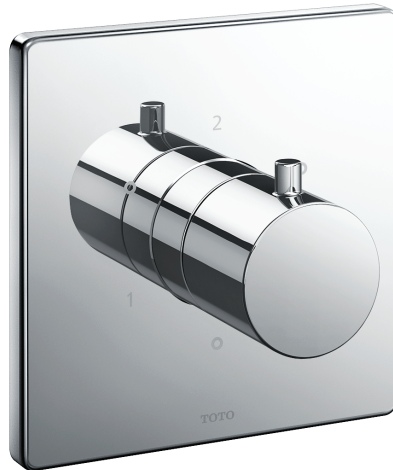

G Selection Showers  
3 Way Diverter with stop valve  
(Square)  
w/o valve

### Features

- Good Design with compact and thin plate

### Specifications

Plate Material : Brass

Valve Material : Brass

### Parts Description

- **TBV02102T**  
3 Way Diverter with stop valve  
(Square)  
w/o valve

Please consult a TOTO representative for details