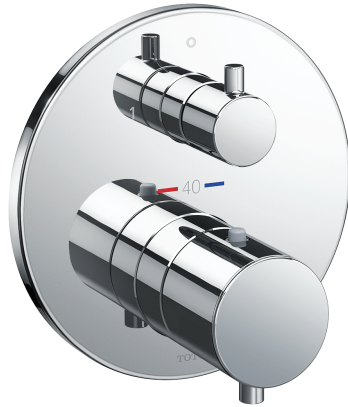

G Selection Showers  
Thermostat Shower Mixer  
with Diverter (Round)  
w/o box

### Features

- Good Design with compact and thin plate
- SMA Thermostat valve with heat insulation

### Specifications

Plate Material : SUS

Valve Material : Brass

### Parts Description

- **TBV01408T**  
Thermostat Shower Mixer  
with Diverter (Round)  
w/o box

Please consult a TOTO representative for details