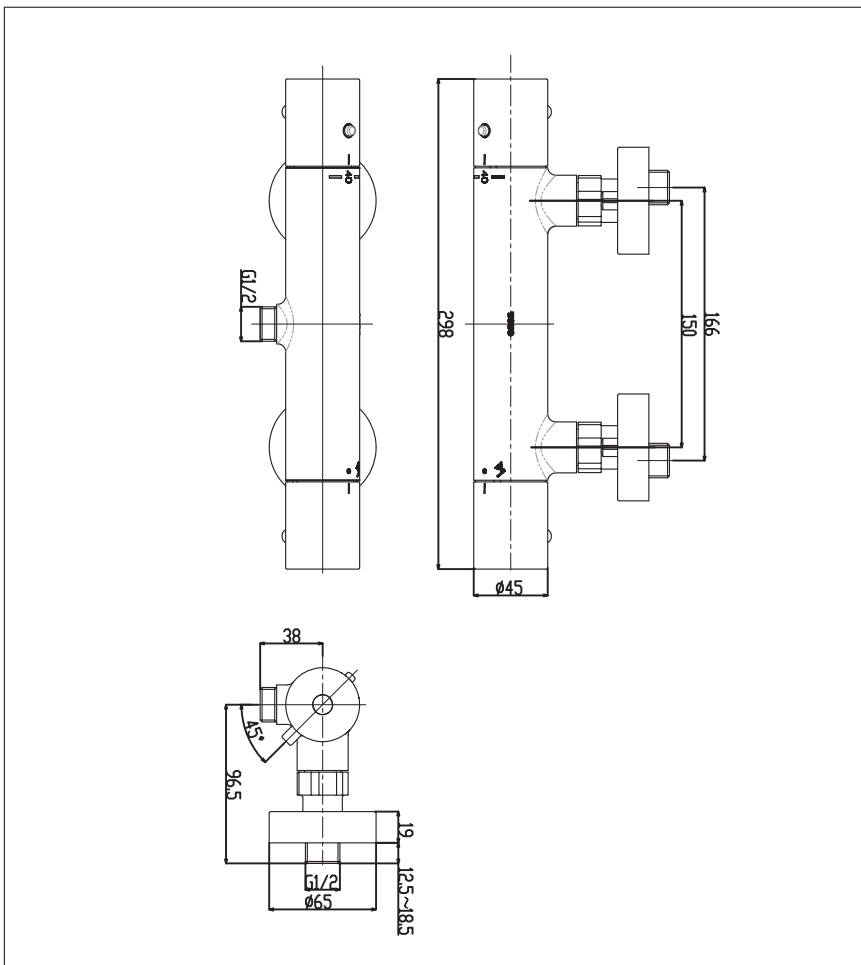

G Selection Showers Thermostat Shower (shower)

Features

- Good Design with compact and slim body
- SMA Thermostat valve with heat insulation

Specifications

Finish : Chrome

Material : Brass

Water Pressure : 0.05 ~ 0.5 Mpa

Parts Description

- **TBV01401T**
Thermostat Shower
(shower)

Please consult a TOTO representative for details

Flow Rate