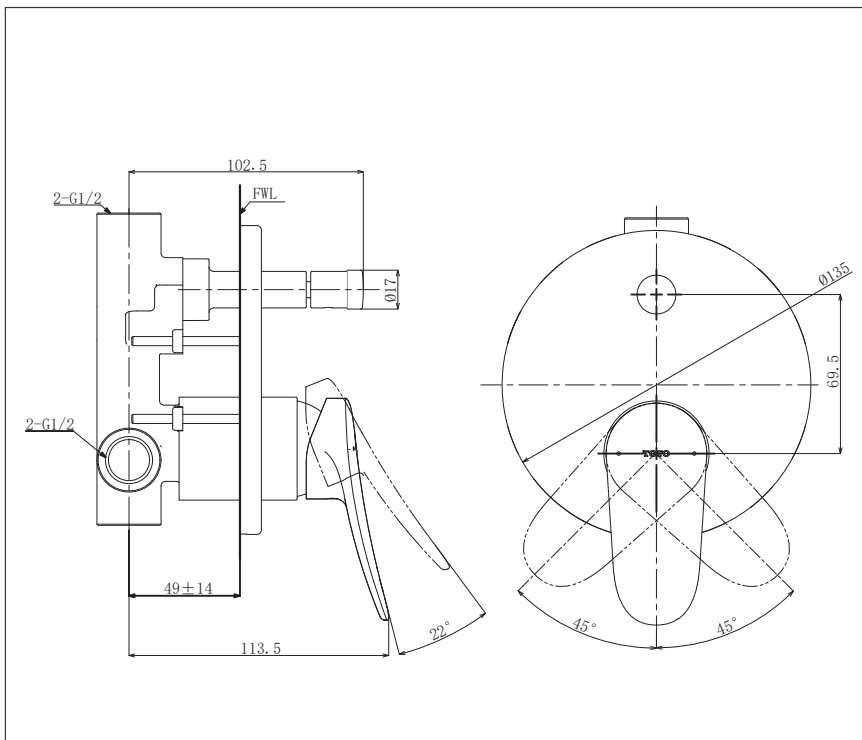

### Parts Description

- **TBS04304T**  
Single Lever Shower Mixer with diverter  
(w/ valve)

Please consult a TOTO representative for details

TOTO (THAILAND) CO.,LTD

Bangkok Office : G Tower Grand Rama 9,12th Floor, South Wing, 9 Rama IX Road, Huaykwang Sub-district, Huaykwang District, Bangkok. 10310 Thailand  
Tel : +(66)2-117-9520(AUTO) Fax : +(66)2-117-9527  
th.toto.com