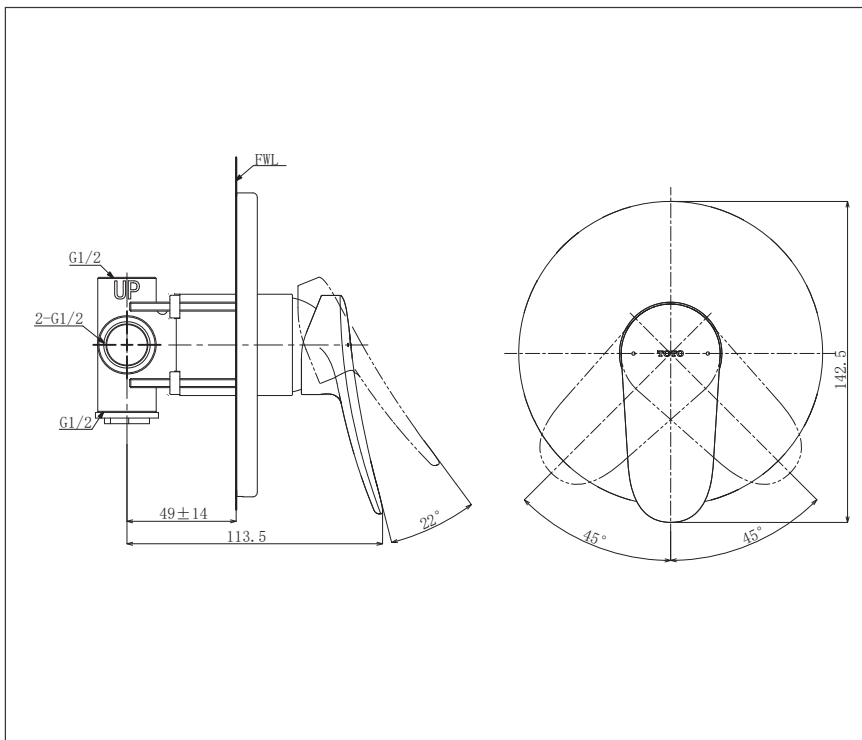

LF Series
Single Lever Shower Mixer
(w/ valve)

Features

- Design Concept is Life and Flex
- TOTO original cartridge for smooth control
- High corrosion resistance plating

Specifications

Finish : Chrome

Material : Brass

Parts Description

- **TBS04303T**
Single Lever Shower Mixer
(w/ valve)

Please consult a TOTO representative for details

Flow Rate