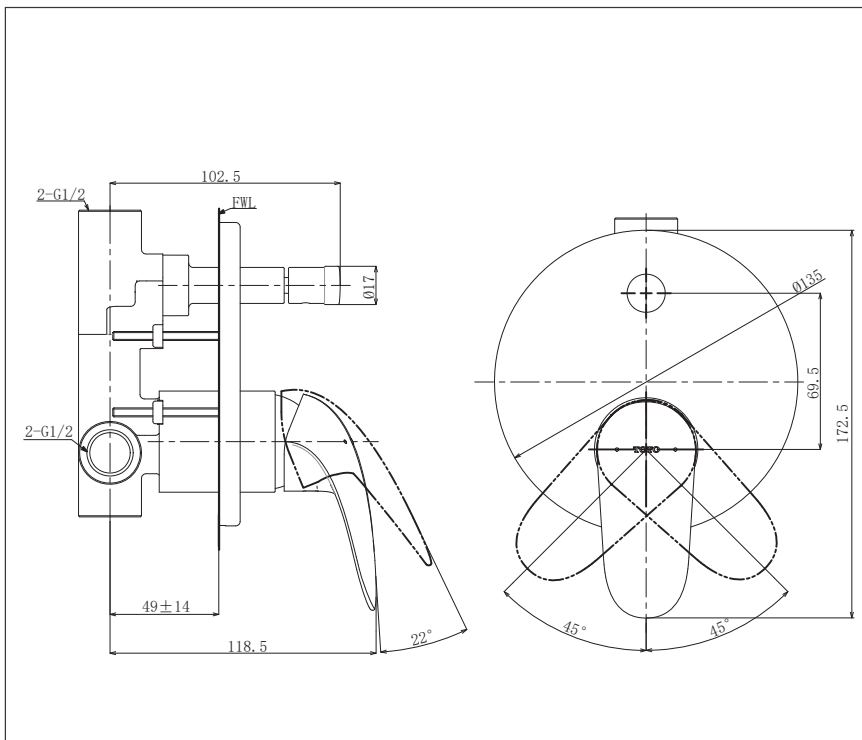

### Parts Description

- **TBS03304T**  
Single Lever Shower Mixer with diverter  
(w/ valve)

Please consult a TOTO representative for details

## Flow Rate