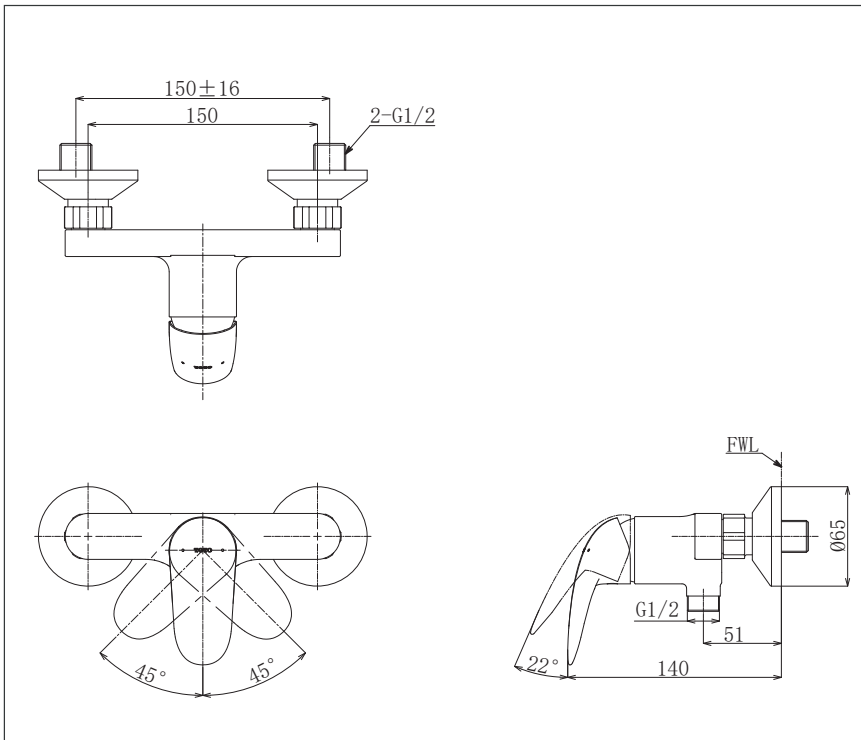

LC Series
Exposed Single Lever Shower Mixer

Features

- Design Concept is Life and Curve
- TOTO original cartridge for smooth control
- High corrosion resistance plating

Specifications

Finish : Chrome

Material : Brass

Parts Description

- **TBS03301T**
Exposed Single Lever Shower Mixer

Please consult a TOTO representative for details

Flow Rate