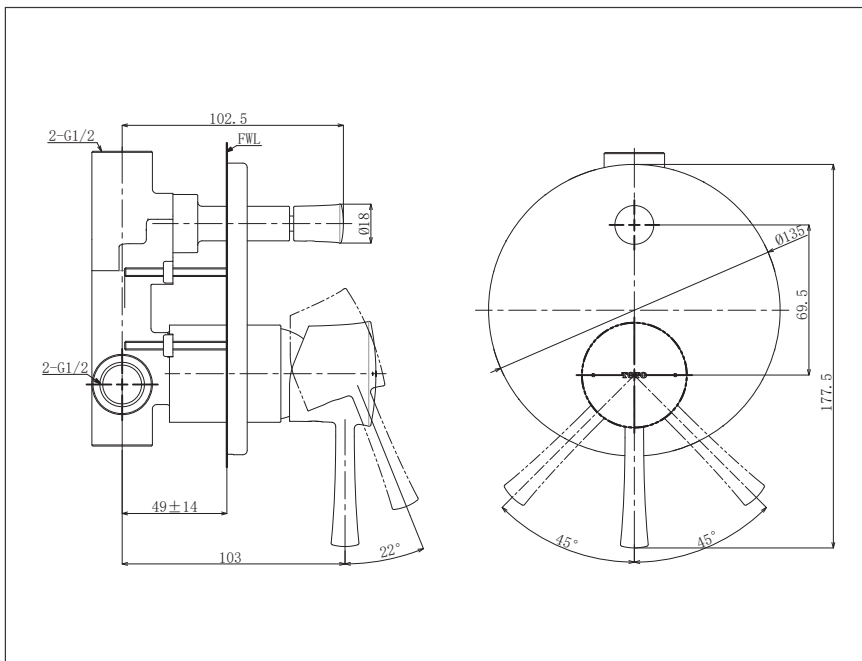

LN Series  
Single Lever Shower Mixer with diverter  
(w/ valve)

### Parts Description

- **TBS02304T**  
Single Lever Shower Mixer with diverter  
(w/ valve)

Please consult a TOTO representative for details

## Flow Rate