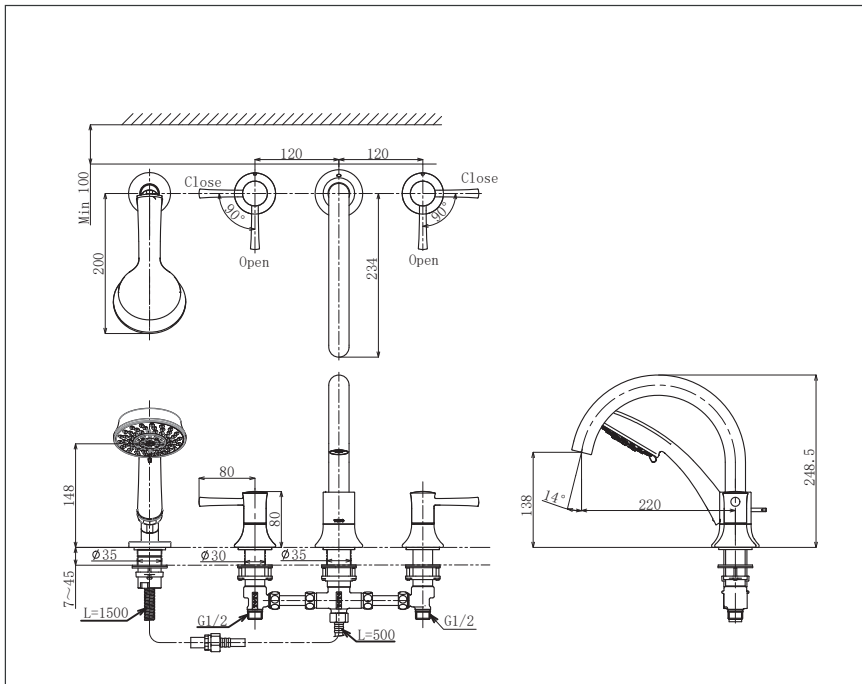

Specifications

- Finish** : Chrome
- Material** : Brass (Faucet)
Plastic (Hand Shower)
- Water Pressure** : 0.1 ~ 1.0 Mpa

Parts Description

- **TBS02202T**
4-hole Bath & Shower Set

Please consult a TOTO representative for details

Flow Rate