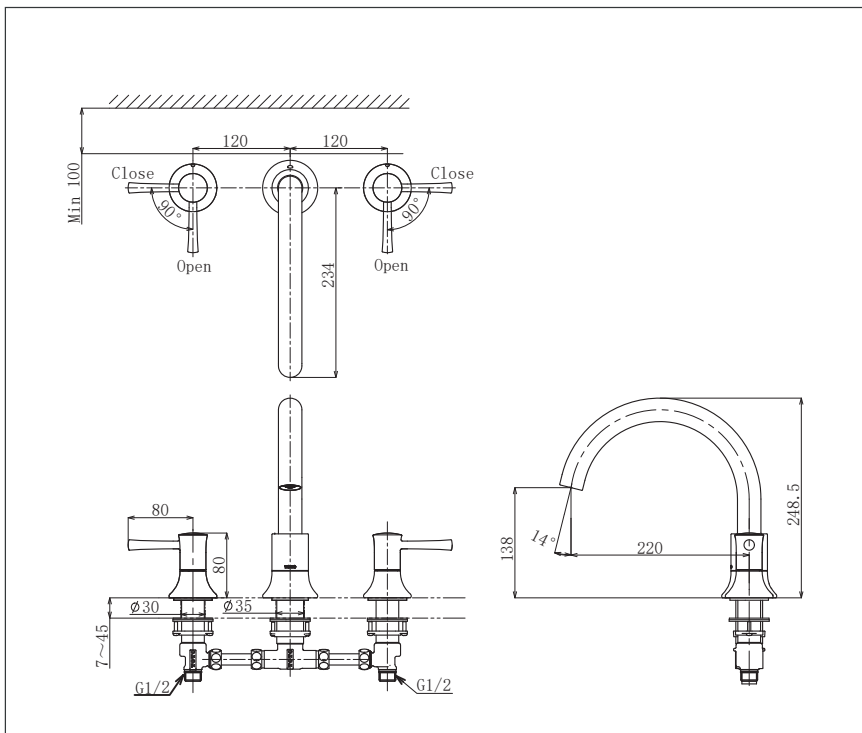

### Specifications

Finish : Chrome

Material : Brass

Water Pressure : 0.07 ~ 1.0 Mpa

### Parts Description

- **TBS02201T**  
Bath filler without shower  
(3-hole)

Please consult a TOTO representative for details

## Flow Rate