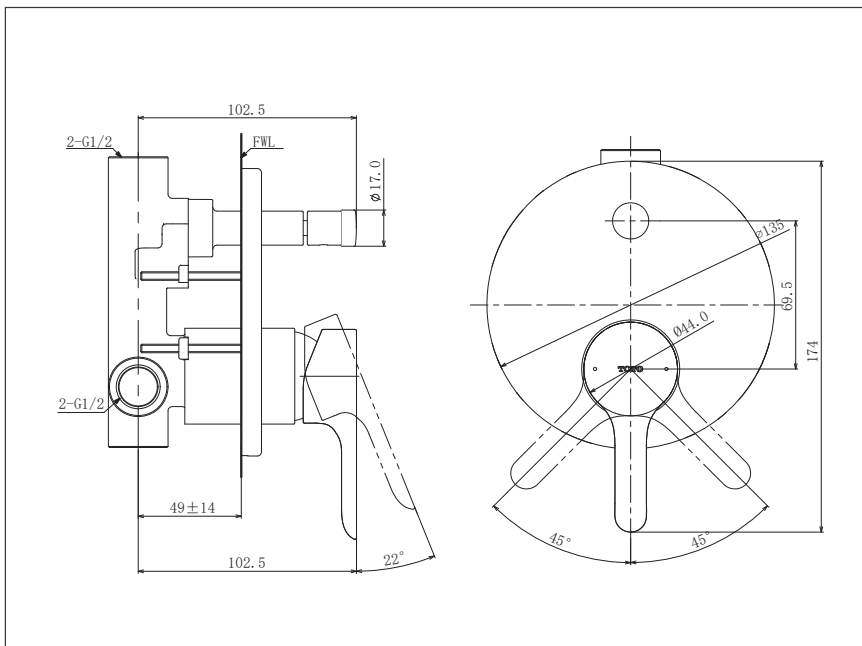

### Parts Description

- **TBS01304T**  
Single Lever Shower Mixer with diverter  
(w/ valve)

*Please consult a TOTO representative for details*