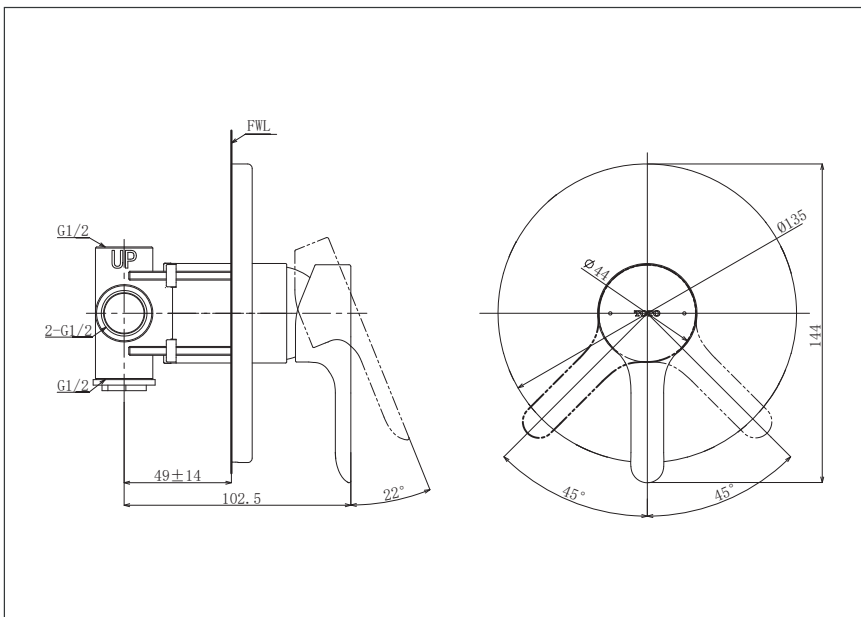

LB Series
Single Lever Shower Mixer
(w/ valve)

Features

- Design Concept is Life and Branch
- TOTO original cartridge for smooth control
- High corrosion resistance plating

Specifications

Finish : Chrome

Material : Brass

Parts Description

- **TBS01303T**
Single Lever Shower Mixer
(w/ valve)

Please consult a TOTO representative for details

Flow Rate