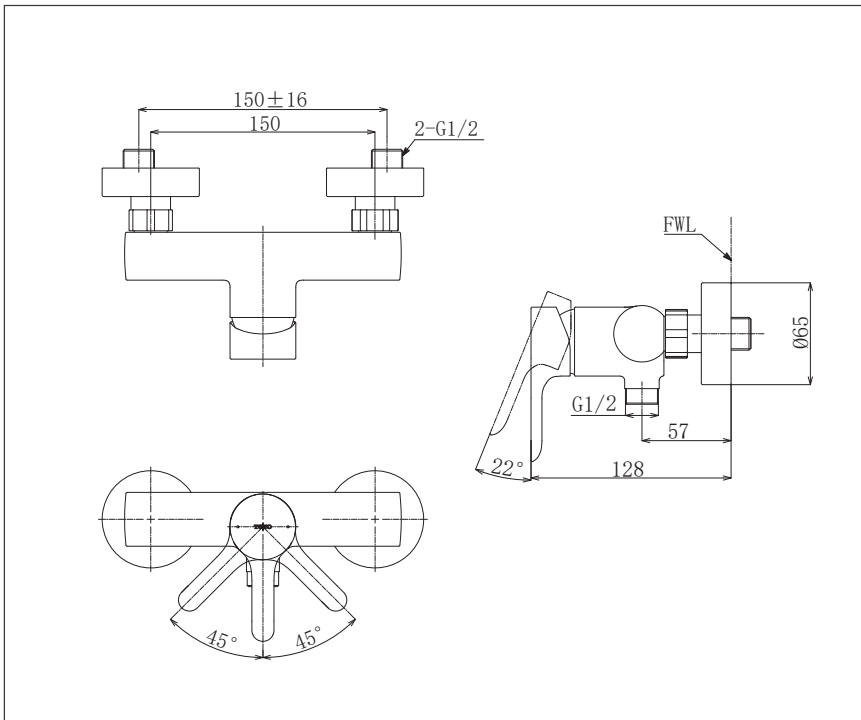

LB Series
Exposed Single Lever Shower Mixer

Features

- Design Concept is Life and Branch
- TOTO original cartridge for smooth control
- High corrosion resistance plating

Specifications

Finish : Chrome

Material : Brass

Parts Description

- **TBS01301T**
Exposed Single Lever Shower Mixer

Please consult a TOTO representative for details

Flow Rate