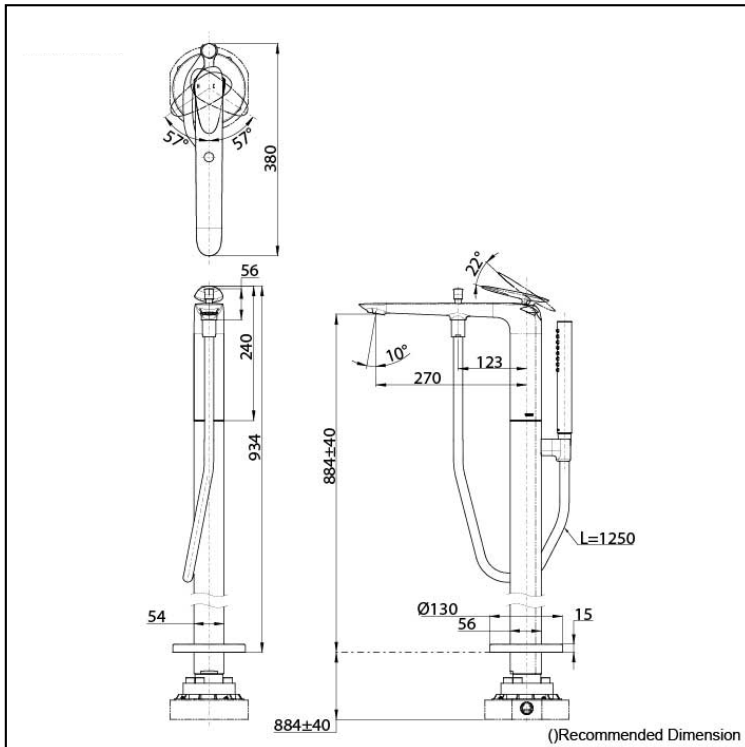

ZA Series
Floor Standing Bath & Shower Set

Features

- Lightness and dignity in a natural shape for a timeless design
- Sharp edges, beauty of generous curves combines with the contrast of polished and hairline finishes in a modulated design which achieves a balance of a different order
- An asymmetrical shaped like a small stone handle gives a beautiful aesthetic appearance at all angles with a rhythmically approach
- High corrosion resistance plating
- Easy Installation and Usage
- Long lasting COMFORT GLIDE mechanism for a smooth operation
- 1 mode function hand shower (COMFORTWAVE)

Specifications

Finish:	Chrome Gold (#PG)
Material:	Brass
Water Pressure:	0.05MPa~1.0MPa

Parts description

- TBP03301A
Floor-standing Bath & Shower Set
- TBN01105B
Floor-standing Bath Filler Base

Please consult a TOTO representative for details