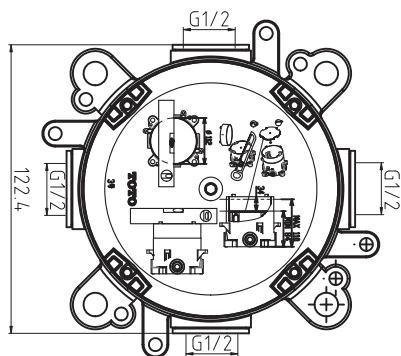

G Selection Showers Concealed Box

Features

- Easy Installation
- Control plate is changeable

Specifications

Finish : Chrome

Valve : Brass

Parts Description

- **TBN01001T**
Concealed Box