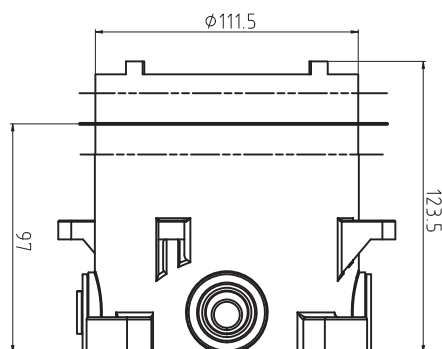

G Selection Showers Concealed Box

Features

- Easy Installation
- Control plate is changeable

Specifications

Finish : Chrome

Valve : Brass

Parts Description

- **TBN01001T**
Concealed Box