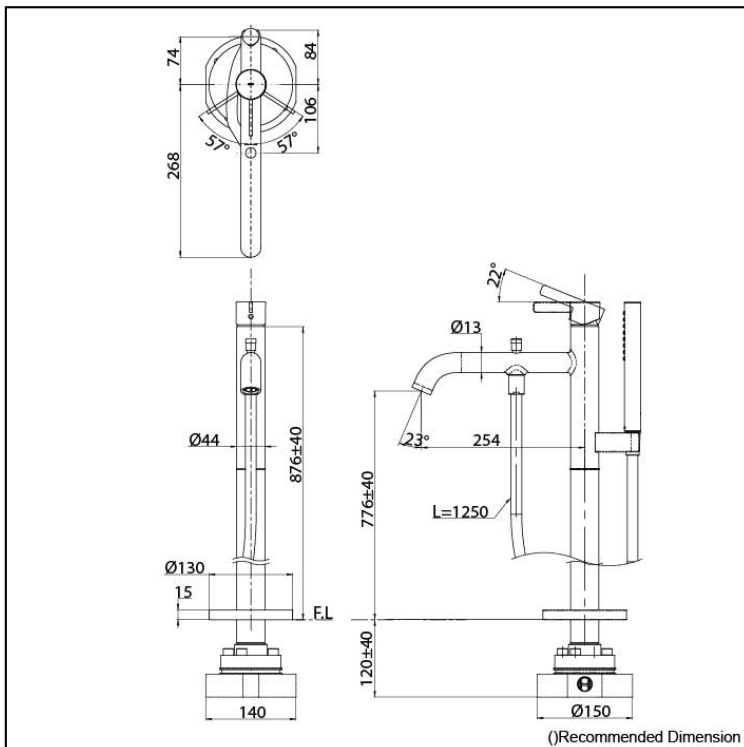

## Specifications

Finish:	Chrome
Material:	Brass
Water Pressure:	0.05MPa~1.0MPa

## Parts description

- TBG11306T  
Floor-standing Bath & Shower Set
- TBN01105T  
Floor-standing Bath Filler Base

Please consult a TOTO representative for details