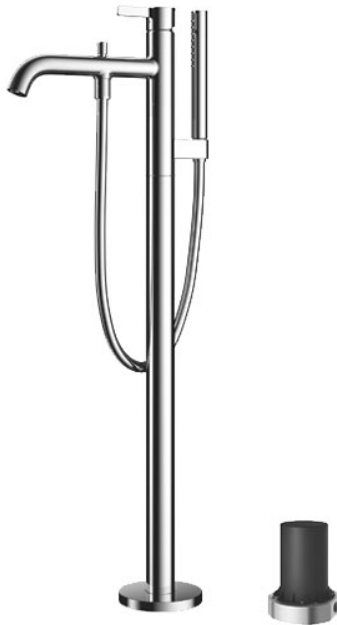

GF Series  
Floor Standing Bath & Shower Set

## Features

- Refined cylinder with fine finished inspire a high-end luxury feel
- Delicate workmanship develop a hairline and polished finish that generates a rich contrast in textures that provide delightful feel to the touch
- High corrosion resistance plating
- Easy Installation and Usage
- Long lasting COMFORT GLIDE mechanism for a smooth operation
- 1 mode function hand shower (COMFORTWAVE)

## Specifications

Finish:	Chrome
Material:	Brass
Water Pressure:	0.05MPa~1.0MPa

## Parts description

- TBG11306T  
Floor-standing Bath & Shower Set
- TBN01105T  
Floor-standing Bath Filler Base

Please consult a TOTO representative for details