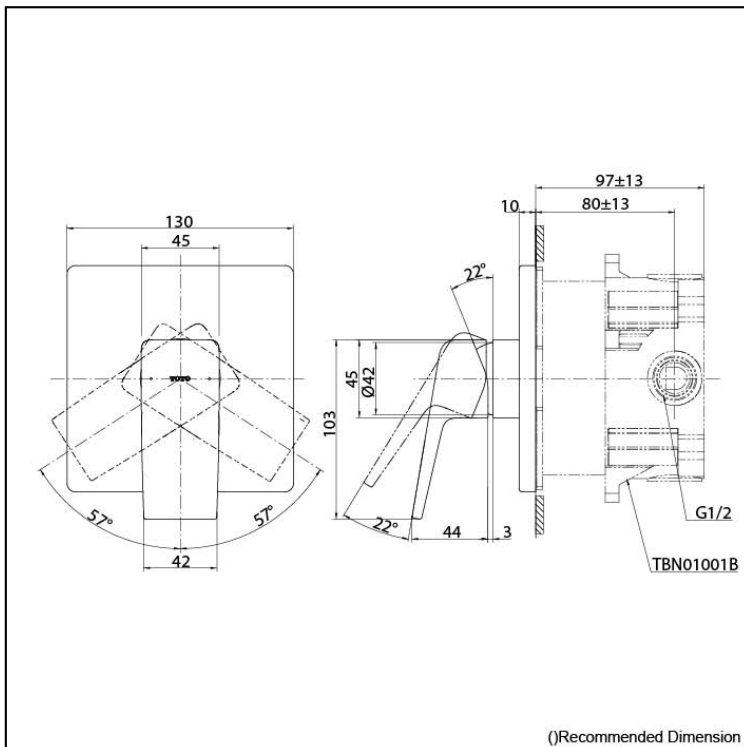

GB Series
Single Lever Shower Mixer
with MINI UNIT

Features

- Design Concept is Gorgeous and Advance.
- Easy Installation and Usage
- Long lasting, COMFORT GLIDE mechanism for a smooth operation

Specifications

Finish: Chrome
Material: Brass
Water Pressure: 0.05MPa~1.0MPa

Parts description

- TBG10303
Single Lever Shower Mixer
- TBN01001T
MINI UNIT
Concealed Box

Please consult a TOTO representative for details