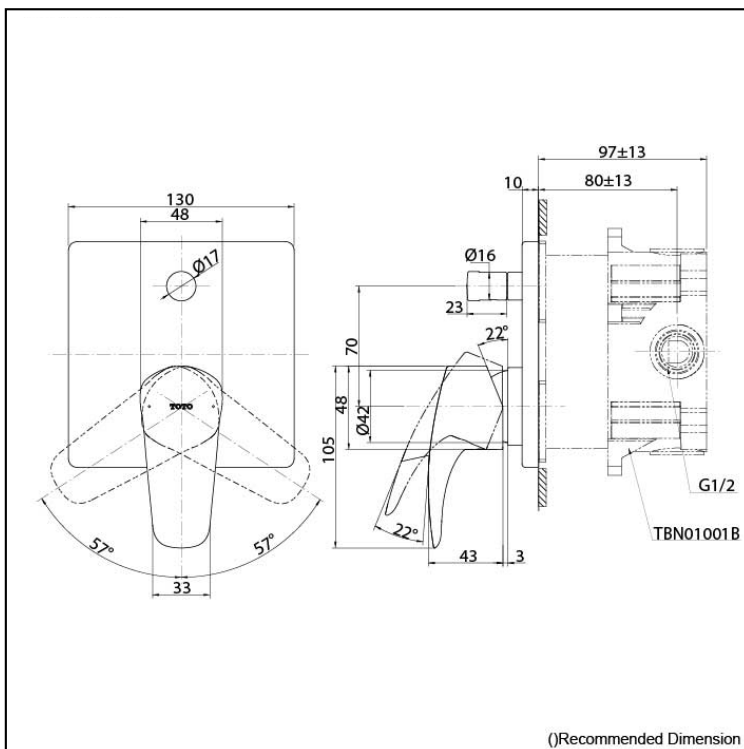

GM Series
Single Lever Bath&Shower Mixer
with Diverter and MINI UNIT

Features

- Design Concept is Gorgeous and Advance.
- Easy Installation and Usage
- Long lasting, COMFORT GLIDE mechanism for a smooth operation

Specifications

Finish:	Chrome
Material:	Brass
Water Pressure:	0.05MPa~1.0MPa

Parts description

- TBG09304
Single Lever Bath&Shower Mixer with Diverter
- TBN01001T
MINI UNIT
Concealed Box

Polished Chrome

Polished Nickel #PN