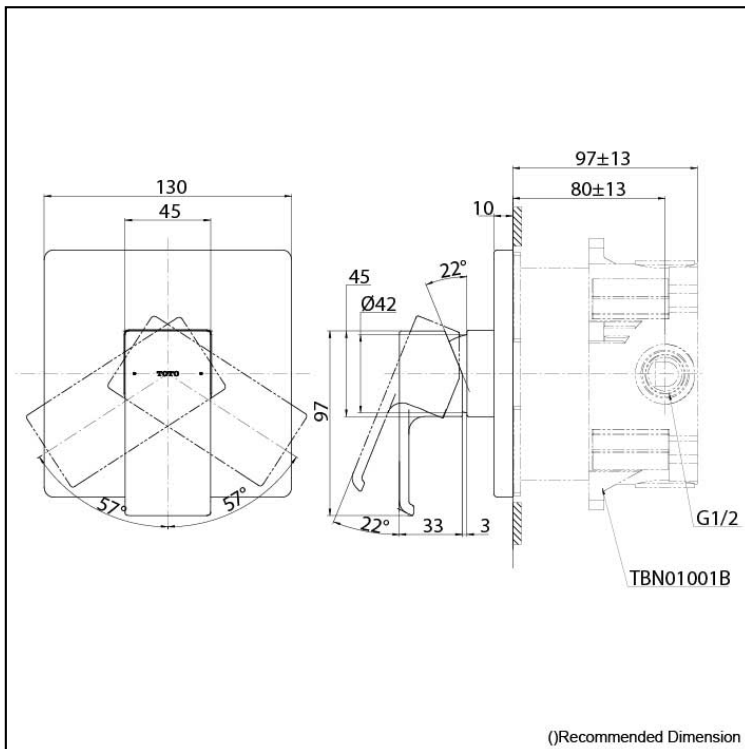

GC Series
Single Lever Shower Mixer
with MINI UNIT

Features

- Design Concept is Gorgeous and Advance.
- Easy Installation and Usage
- Long lasting, COMFORT GLIDE mechanism for a smooth operation

Specifications

Finish:	Chrome
Material:	Brass
Water Pressure:	0.05MPa~1.0MPa

Parts description

- TBG08303
Single Lever Shower Mixer
- TBN01001T
MINI UNIT
Concealed Box

Please consult a TOTO representative for details