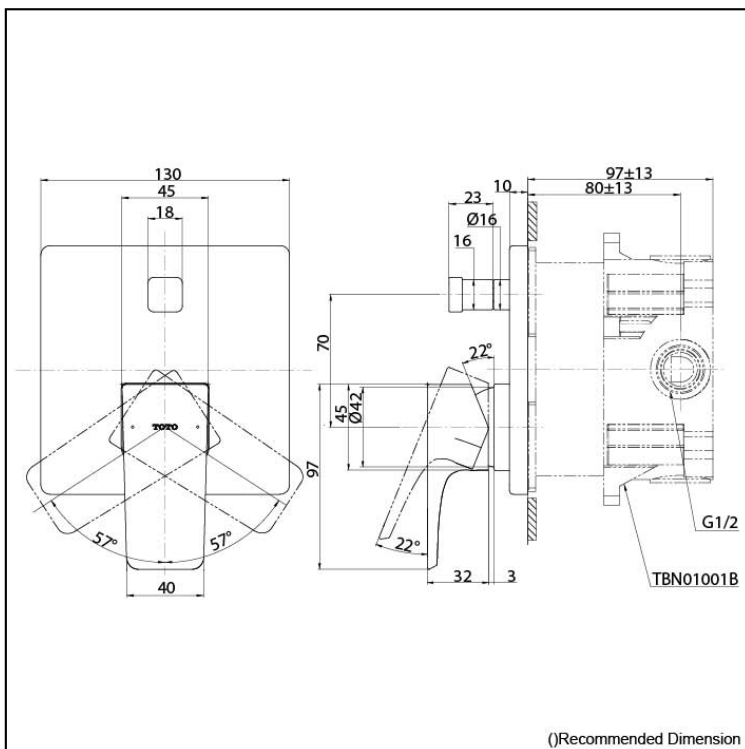

GE Series
Single Lever Bath&Shower Mixer
with Diverter and MINI UNIT

Features

- Design Concept is Gorgeous and Advance.
- Easy Installation and Usage
- Long lasting, COMFORT GLIDE mechanism for a smooth operation

Specifications

Finish:	Chrome
Material:	Brass
Water Pressure:	0.05MPa~1.0MPa

Parts description

- TBG07304
Single Lever Bath&Shower Mixer with Diverter
- TBN01001T
MINI UNIT
Concealed Box

Please consult a TOTO representative for details