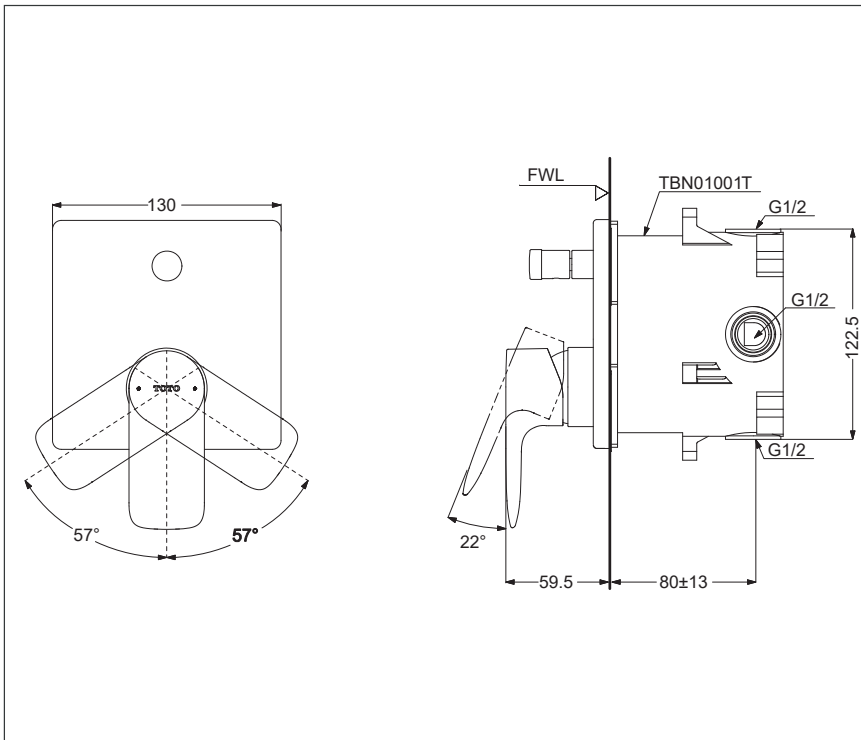

### Parts Description

- **TBG04S04T**  
Single Lever Shower Mixer with diverter  
with Mini Unit **TBN01001T**

Please consult a TOTO representative for details

TOTO (THAILAND) CO.,LTD

Bangkok Office : G Tower Grand Rama 9,12th Floor, South Wing, 9 Rama IX Road, Huaykwang Sub-district, Huaykwang District, Bangkok. 10310 Thailand  
Tel : +(66)2-117-9520(AUTO) Fax : +(66)2-117-9527  
th.toto.com