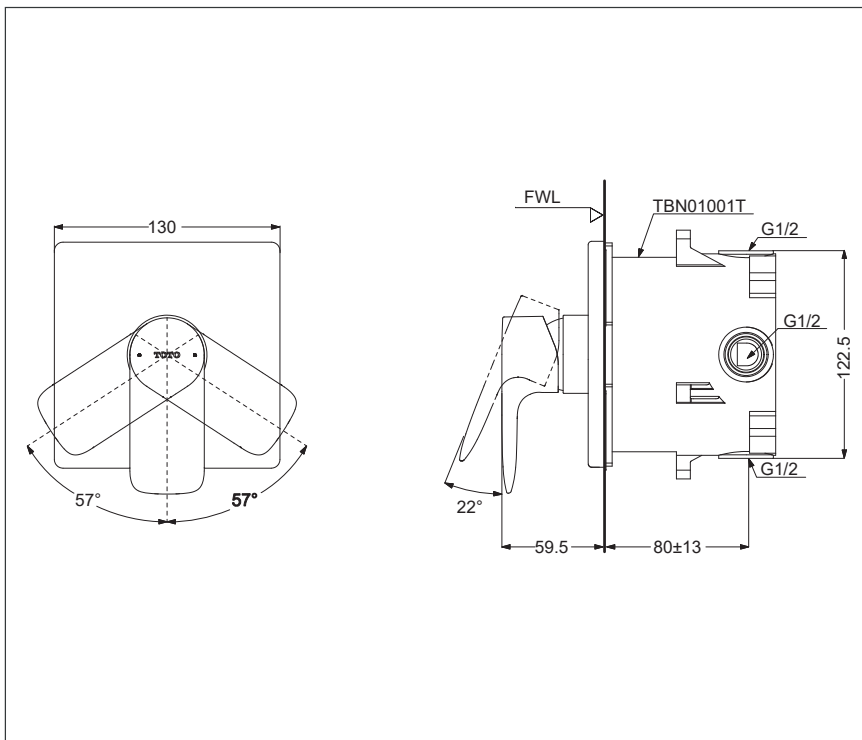

TBG04S03T

(*included **TBN01001T**)

GA Series Single Lever Shower Mixer

Features

- Contemporary styling

Specifications

Finish : Chrome

Material : Brass

Parts Description

- **TBG04S03T**
Single Lever Shower Mixer
with Mini Unit **TBN01001T**

Please consult a TOTO representative for details

TOTO (THAILAND) CO.,LTD

Bangkok Office : G Tower Grand Rama 9,12th Floor, South Wing, 9 Rama IX Road, Huaykwang Sub-district, Huaykwang District, Bangkok. 10310 Thailand
Tel : +(66)2-117-9520(AUTO) Fax : +(66)2-117-9527
th.toto.com