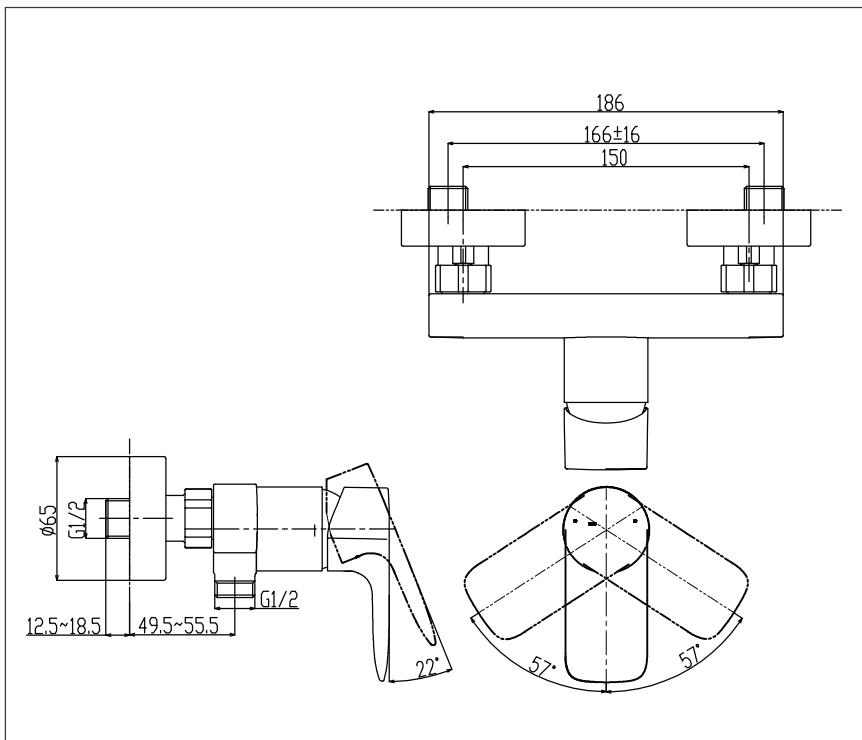

GA Series
Exposed Single Lever Shower Mixer

Features

- Design Concept is Gorgeous and Advance.
- TOTO original cartridge for smooth control
- High corrosion resistance plating

Specifications

Finish : Chrome

Material : Brass

Water Pressure : 0.05 ~ 1.0 Mpa

Parts Description

- **TBG04301T**
Exposed Single Lever Shower Mixer

Please consult a TOTO representative for details

Flow Rate